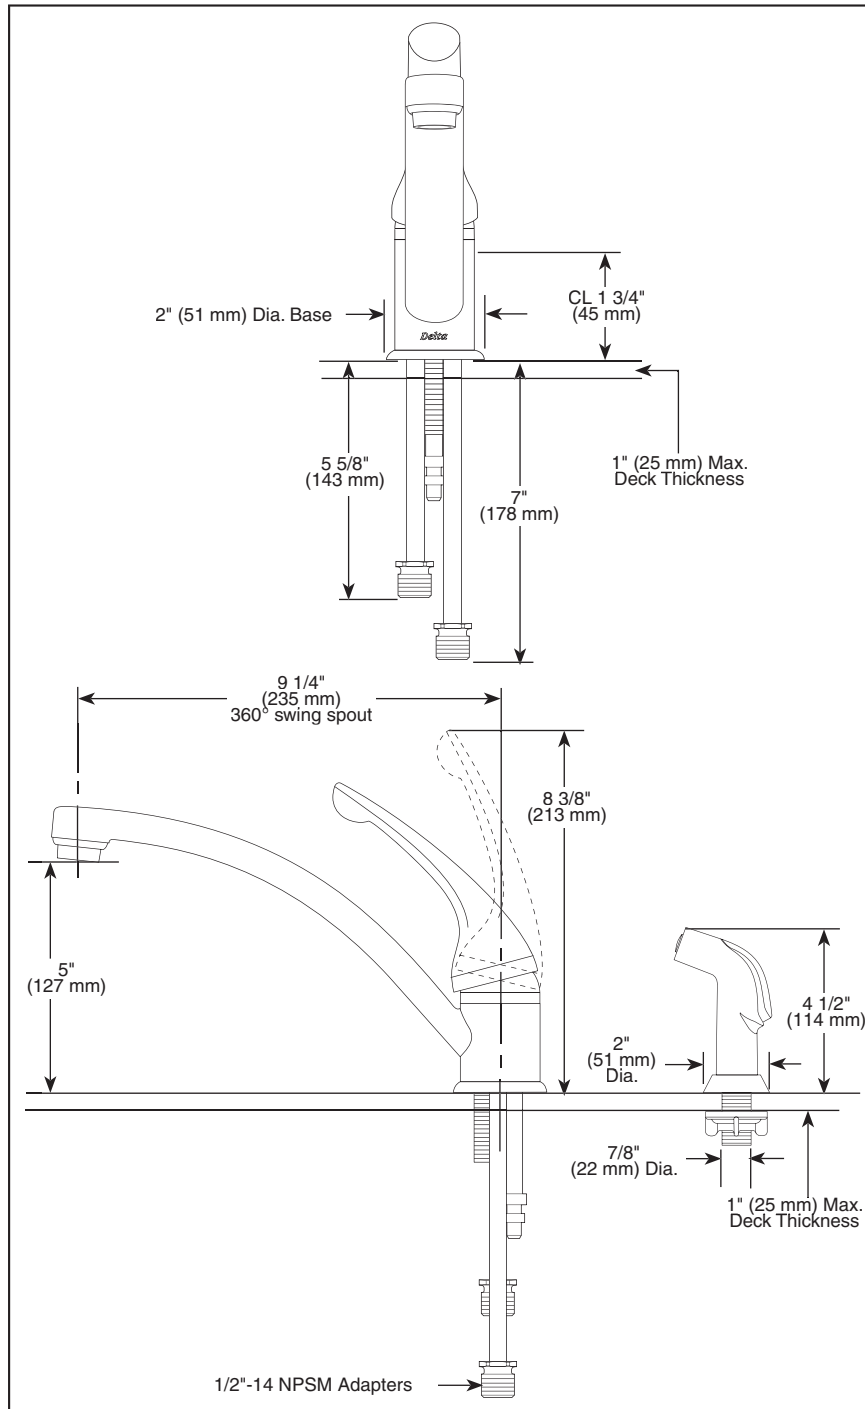

Submitted Model No.: _____

Specific Features: _____

Delta reserves the right (1) to make changes in specifications and materials, and (2) to change or discontinue models, both without notice or obligation. Dimensions are for reference only. See current full-line price book or www.specselect.com for finish options and product availability.
 DSP-K-103 Rev. A

KITCHEN FAUCETS

- Sincerity™ Series
- Single Handle Deck Mount
- Single and 2 Hole Sink Applications
- Quick Snap® Vegetable Sprayer Hose Installation on Model 403 Series

STANDARD SPECIFICATIONS:

- Solid brass fabricated body.
- 9 1/4" (235 mm) long spout swings 360°.
- Lever handle shall return to neutral position when faucet is turned off.
- Red and blue button on handle.
- Control mechanism shall be of the rotating stainless steel ball type with replaceable non-metallic seats operating in stainless steel lined sockets.
- Model 403 series with spray attachment has anti-siphon device as integral part of valve body.
- Quick Snap® vegetable sprayer hose with matching finish sprayhead on model 403 series - 45" (1143mm) long hose.
- 3/8" O.D. straight, staggered copper supply tubes - 5 5/8" (143 mm) and 7" (178 mm) long supplied with 1/2"-14 NPSM adapters.