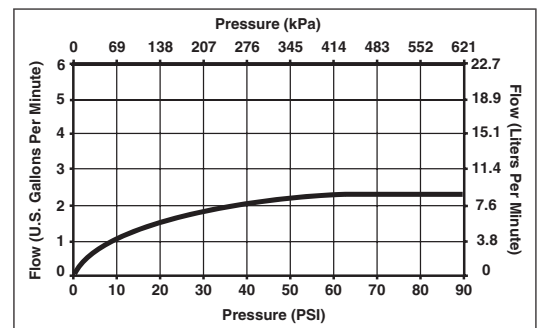

55 E. 111th Street, Indianapolis, Indiana 46280
395 Matheson Blvd. E., Mississauga, ON L4Z 2H2
© 2007 Masco Corporation of Indiana