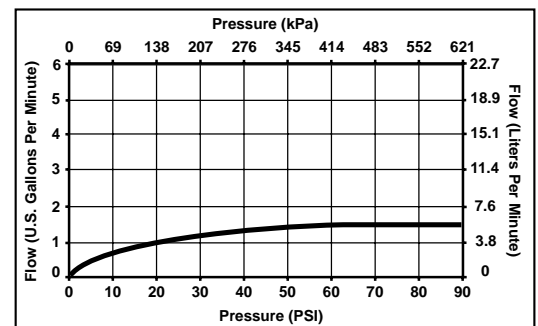

COMPLIES WITH:

- ASME A112.18.1 / CSA B125.1
- ASME A112.18.2 / CSA B125.2
- ☐ Indicates ADA compliance to ICC/ANSI A117.1