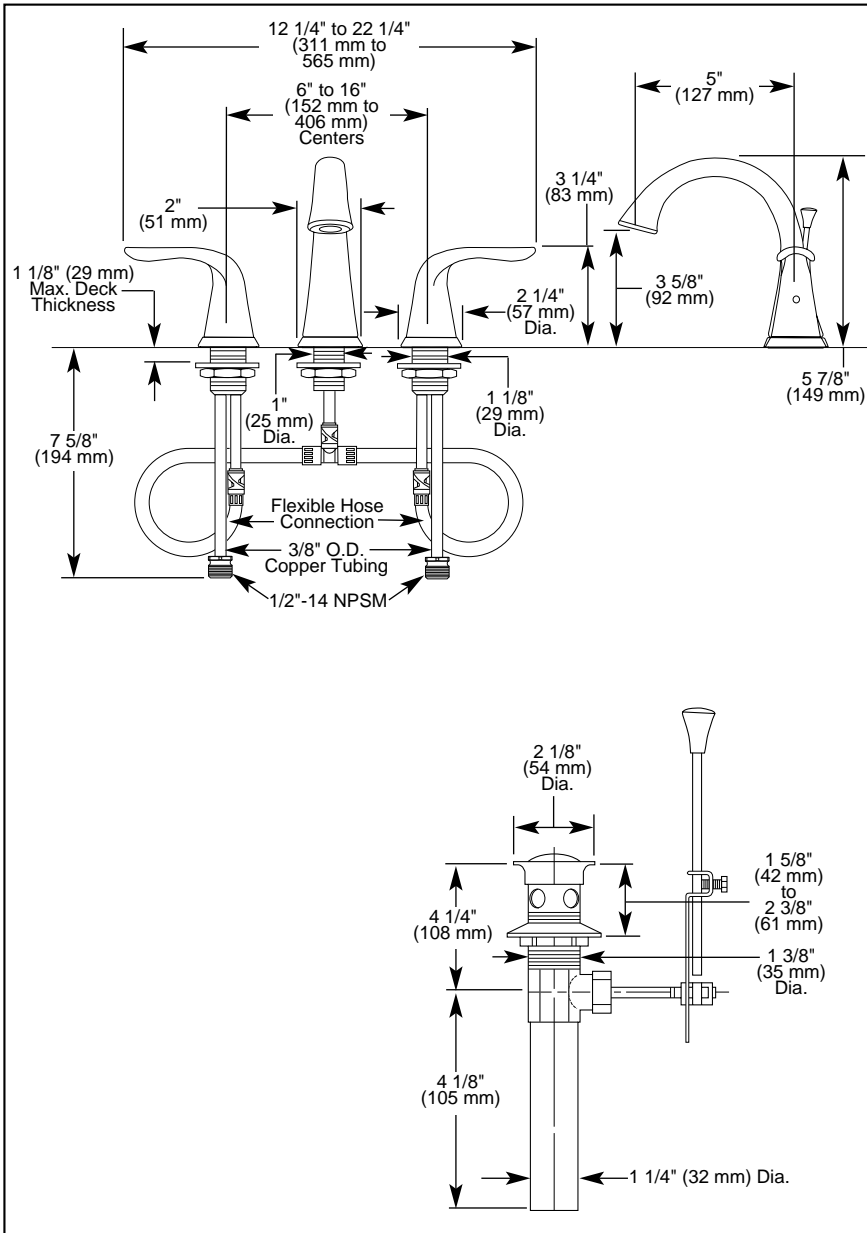

3538

Submitted Model No.: \_\_\_\_\_

Specific Features: \_\_\_\_\_

# LAVATORY FAUCETS

- Lahara™ Bath Collection
- Two Handle Widespread Deck Mount
- 3 Hole Sink Applications
- 6" to 16" Centers
- Quick-Snap® Installation

## STANDARD SPECIFICATIONS:

- Solid brass fabricated end valve and spout bodies.
- Widespread - 6" (152mm) to 16" (406 mm) centers.
- 5" (127 mm) long, 5 7/8" (149 mm) high rigid spout.
- Quick-Snap® installation.
- 1/4 turn handle stops.
- Hot and cold stems are interchangeable.
- Control mechanism is a rotating cylinder with stainless steel plate and 90° rotation, with replaceable non-metallic seats operating in stainless steel lined sockets.
- 3/8" O.D. copper supply tubes with 1/2"-14 NPSM adapters.
- Models include polypropylene pop-up type fitting with plated metal flange and stopper cap.