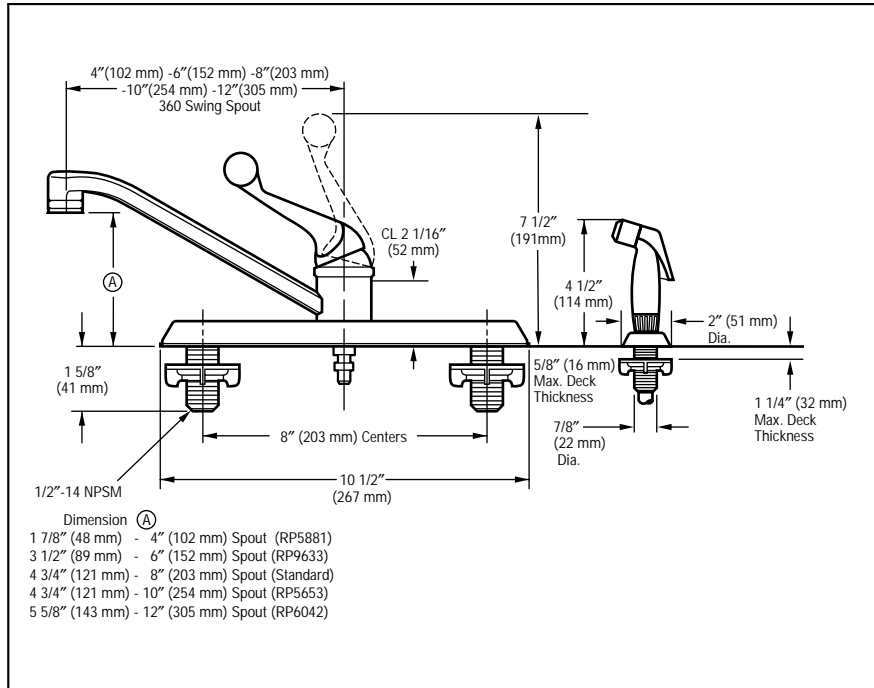

Submitted Model No.: _____

Specific Features: _____

KITCHEN FAUCETS

- Classic Series
- Single Handle Deck Mount
- 3 and 4 Hole Sink Applications
- Quick Snap® Vegetable Sprayer Hose Installation on Model 420 Series

STANDARD SPECIFICATIONS:

- Single handle kitchen deck faucets for mounting on three and four hole sinks.
- Solid brass fabricated body.
- Standard 8" (203 mm) long spout swings 360°.
- Lever handle. Control mechanism shall be of the rotating stainless steel ball type with replaceable non-metallic seats operating in stainless steel lined sockets.
- Control handle shall return to neutral position when valve is turned off.
- 1/2"-14 NPSM threaded male inlet shanks.
- Model 420 series with spray attachment has anti-siphon device as integral part of valve body.
- Quick Snap® vegetable sprayer hose with white sprayhead on model 420 series - 45" (1143mm) long hose.