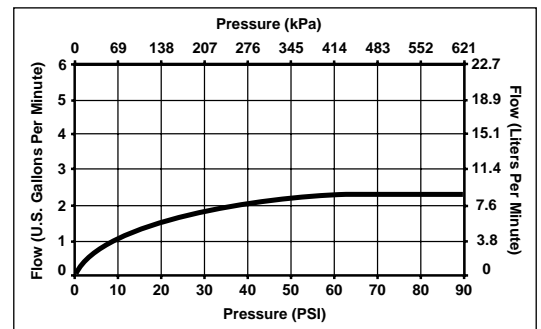

COMPLIES WITH:

- ASME A112.18.1 / CSA B125.1
- NSF 61
- Indicates ADA compliance to ICC/ANSI A117.1
- IAPMO Listed
- CSA Certified