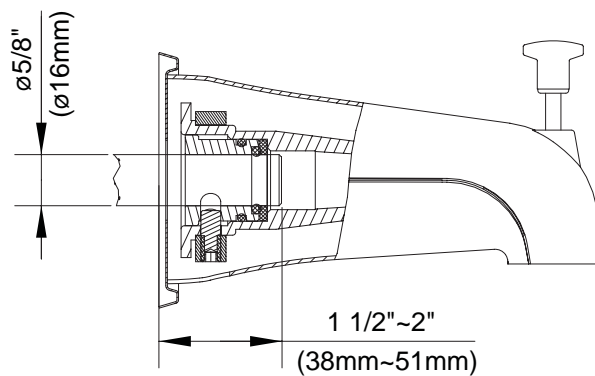

Specific Features: _____ Submitted Model No.: _____

SD606225/07-07.01