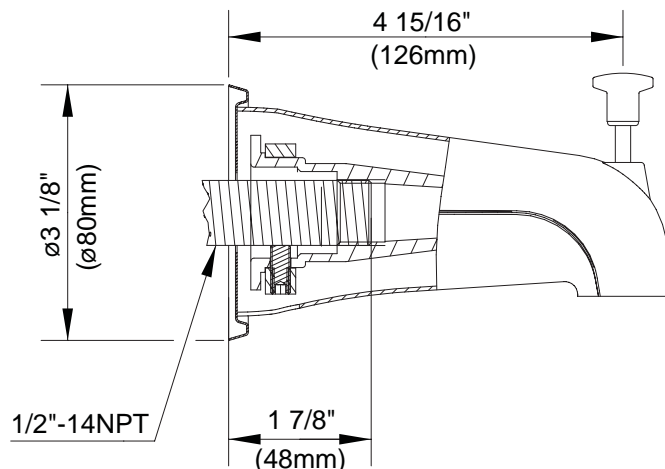

Specific Features: _____ Submitted Model No.: _____

SD606225/07-07.01