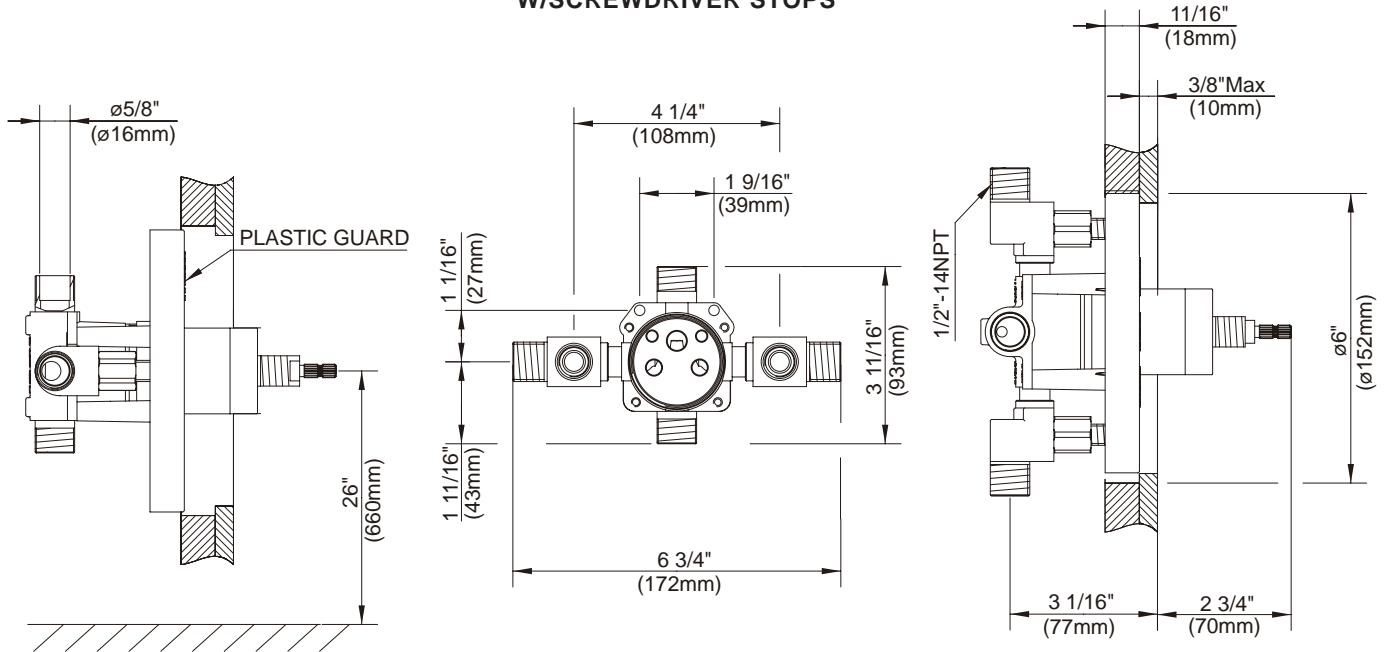

SINGLE HANDLE PRESSURE BALANCE TUB & SHOWER FAUCET

Description

- Single handle with massage showerhead
- All brass 6" shower arm
- Combination 1/2" copper sweat/IPS 4-port hook up
- Diverter on spout

Flow & Valving

- D510021T (Tub/Shower trim)
- D500521T (Shower only trim)
- D500421T (Valve only escutcheon trim)

Special Packaging

- This product also available with valve packaged separate from trim.
- Tub & Shower, Shower Only & Valve Only Escutcheon Trim Kit - use w/valve: D112000BT (w/diverter & stops) or D115000BT (w/o stops)
- Pressure Balance Valves are combination 1/2" copper sweat, 1/2" NPT threaded connectors for all ports.

Specific Features: _____ Submitted Model No.: _____

SD510021/09-07.01

SINGLE HANDLE PRESSURE BALANCE TUB & SHOWER VALVES

Critical Dimensions : Rough-in valve D112000BT (w/stops) & D115000BT (w/o stops)

W/SCREWDRIVER STOPS