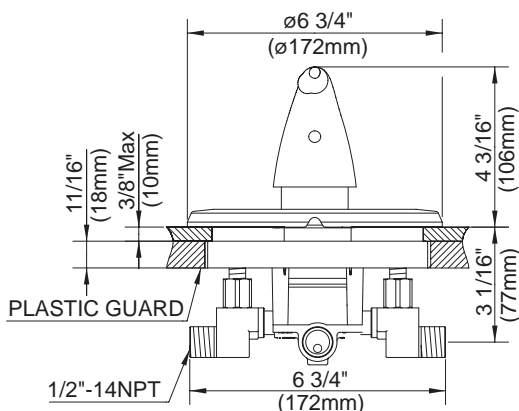

SINGLE HANDLE PRESSURE BALANCE TUB & SHOWER FAUCET

Description

- Single handle with massage showerhead
- All brass 6" shower arm
- Combination 1/2" copper sweat/IPS 4-port hook up
- Diverter on spout

Flow & Valving

- D510021T (Tub/Shower trim)
- D500521T (Shower only trim)
- D500421T (Valve only escutcheon trim)

Special Packaging

- This product also available with valve packaged separate from trim.
- Tub & Shower, Shower Only & Valve Only Escutcheon Trim Kit - use w/valve: D112000BT (w/diverter & stops) or D115000BT (w/o stops)
- Pressure Balance Valves are combination 1/2" copper sweat, 1/2" NPT threaded connectors for all ports.

Specific Features: _____ Submitted Model No.: _____

SD510021/09-07.01

SINGLE HANDLE PRESSURE BALANCE TUB & SHOWER VALVES

Critical Dimensions : Rough-in valve D112000BT (w/stops) & D115000BT (w/o stops)

W/SCREWDRIVER STOPS