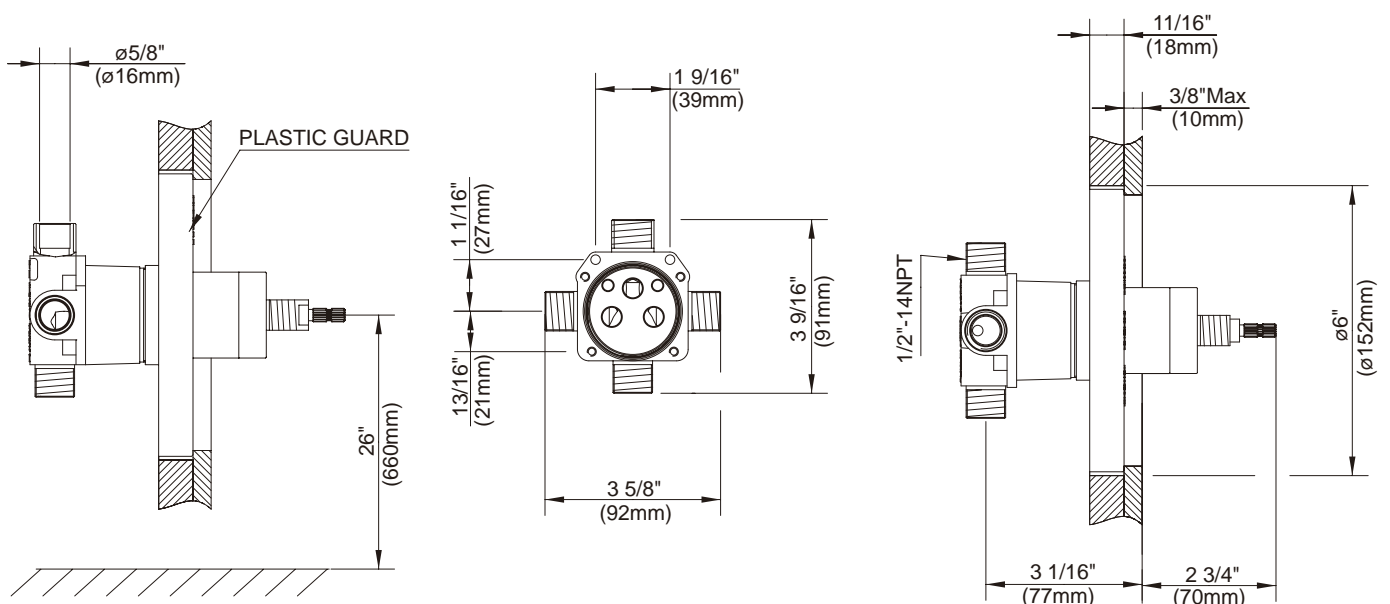

W/O STOPS

Specific Features: _____ Submitted Model No.: _____