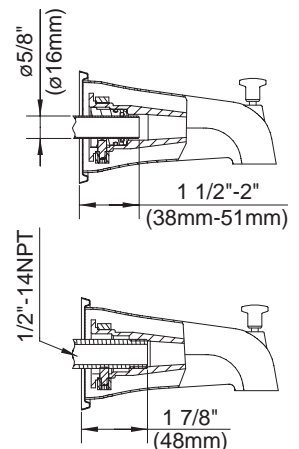

SINGLE HANDLE PRESSURE BALANCE TUB & SHOWER FAUCET

Description

- Single handle with massage showerhead
- All brass 6" shower arm
- Combination 1/2" copper sweat/IPS 4-port hook up
- Diverter on spout

Flow & Valving

- D510021T (Tub/Shower trim)
- D500521T (Shower only trim)
- D500421T (Valve only escutcheon trim)

Special Packaging

- This product also available with valve packaged separate from trim.
- Tub & Shower, Shower Only & Valve Only Escutcheon Trim Kit - use w/valve: D112000BT (w/diverter & stops) or D115000BT (w/o stops)
- Pressure Balance Valves are combination 1/2" copper sweat, 1/2" NPT threaded connectors for all ports.

Specific Features: _____ Submitted Model No.: _____

SD510021/09-07.01

SINGLE HANDLE PRESSURE BALANCE TUB & SHOWER VALVES

Critical Dimensions : Rough-in valve D112000BT (w/stops) & D115000BT (w/o stops)

W/SCREWDRIVER STOPS