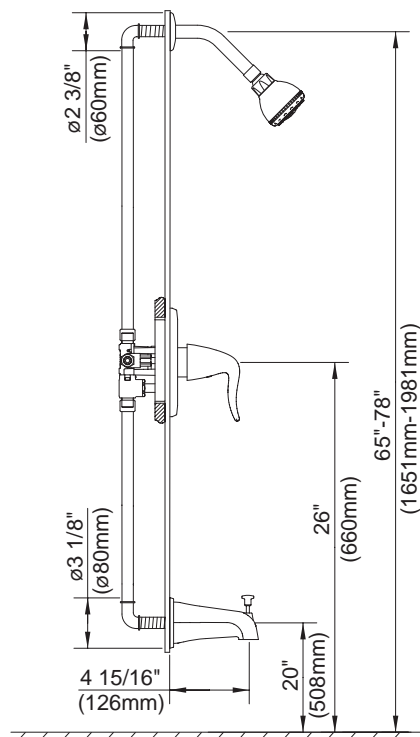

SINGLE HANDLE PRESSURE BALANCE TUB & SHOWER FAUCET

Description

- Single handle with massage showerhead
- All brass 6" shower arm
- Combination 1/2" copper sweat/IPS 4-port hook up
- Diverter on spout

Flow & Valving

- D510021T (Tub/Shower trim)
- D500521T (Shower only trim)
- D500421T (Valve only escutcheon trim)

Special Packaging

- This product also available with valve packaged separate from trim.
- Tub & Shower, Shower Only & Valve Only Escutcheon Trim Kit - use w/valve: D112000BT (w/diverter & stops) or D115000BT (w/o stops)
- Pressure Balance Valves are combination 1/2" copper sweat, 1/2" NPT threaded connectors for all ports.

Specific Features: _____ Submitted Model No.: _____

SD510021/09-07.01

SINGLE HANDLE PRESSURE BALANCE TUB & SHOWER VALVES

Critical Dimensions : Rough-in valve D112000BT (w/stops) & D115000BT (w/o stops)

W/SCREWDRIVER STOPS