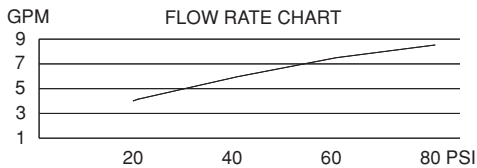

SINGLE HANDLE PRESSURE BALANCE TUB & SHOWER FAUCET

Description

- Single handle with massage showerhead
- All brass 6" shower arm
- Combination 1/2" copper sweat/IPS 4-port hook up
- Diverter on spout

Flow & Valving