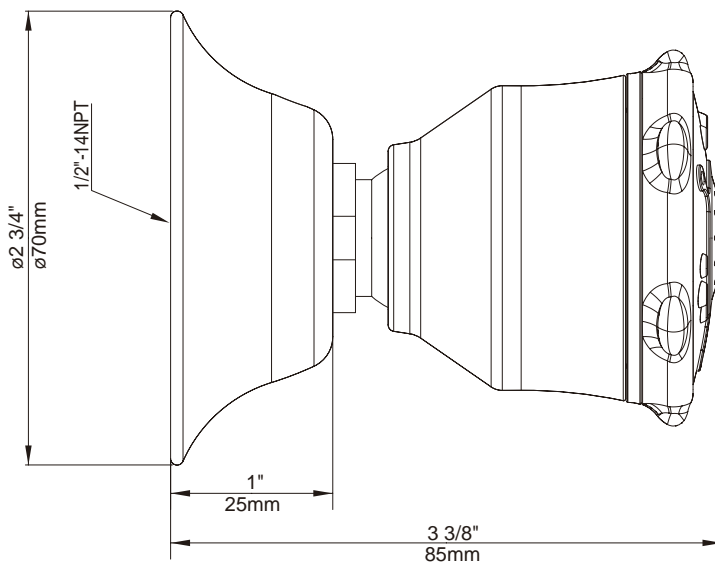

Specific Features: _____ Submitted Model No.: _____

SD460160/09-07.02