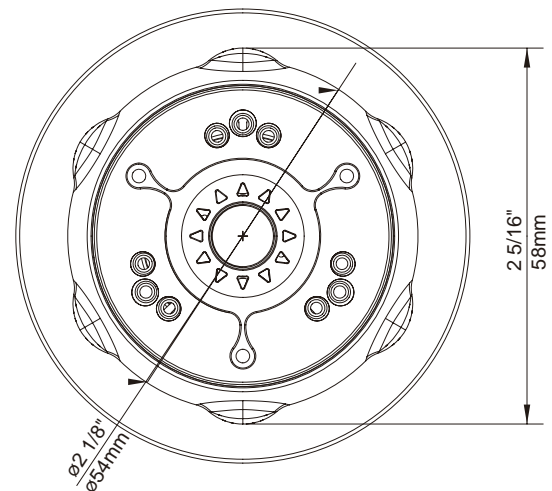

Specific Features: _____ Submitted Model No.: _____

SD460160/09-07.02