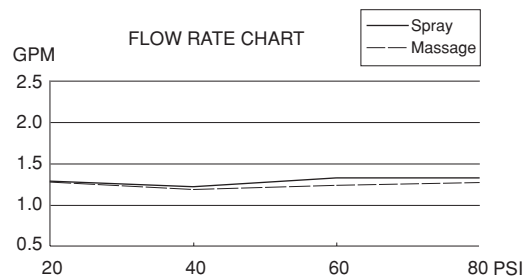

Specific Features: _____ Submitted Model No.: _____

SD460160/09-07.02