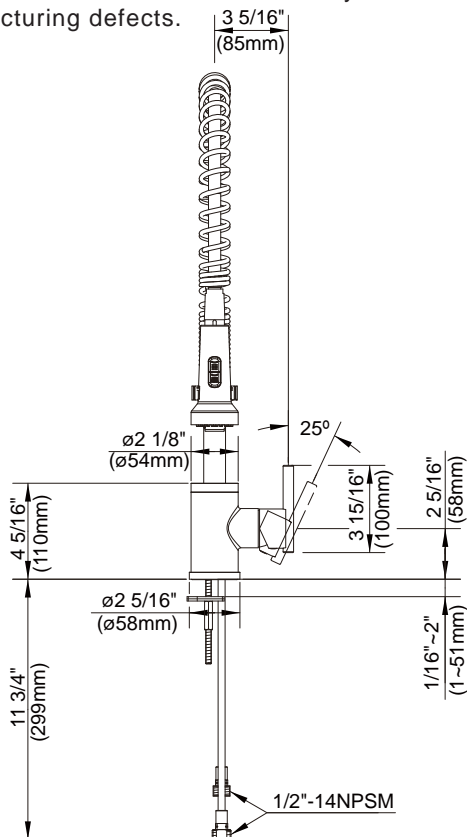

Specific Features: _____ Submitted Model No.: _____

SD457158/06-08.02