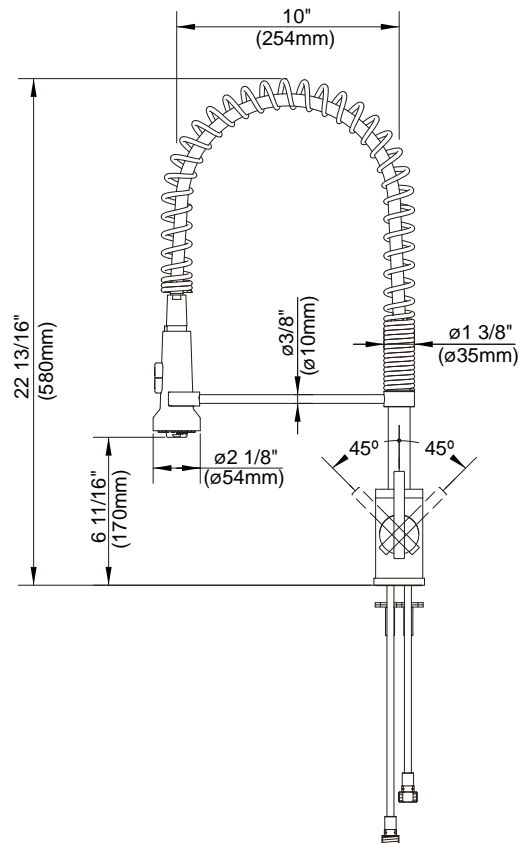

Specific Features: _____ Submitted Model No.: _____

SD457158/06-08.02