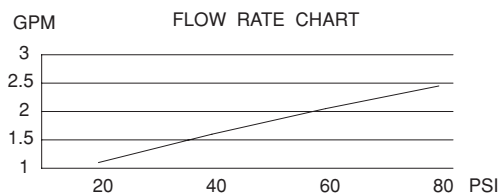

SINGLE HANDLE PULL-DOWN FAUCET

Description

- High-rise spout
- Single hole mount
- Ceramic disc cartridge - drip-free guaranteed!
- Fits 1 3/8" to 1 1/2" diameter mounting hole

Flow & Valving

- See Chart

Standards

- ASME A112.18.1
- CSA B125
- NSF 61-9
- Listed IAPMO/UPC
- Energy policy act of 1992
- ADA Accessibility Guidelines for Buildings and Facilities - 4.27.4 Controls and Mechanisms
- State of Wisconsin Statutes & Administrative Code

Available Colors & Finish

- Chrome
- Stainless Steel (SS)

Warranty

Danze products are covered by a manufacturer's limited "lifetime" warranty for manufacturing defects.

Specific Features: _____ Submitted Model No.: _____

SD457144/11-07.02