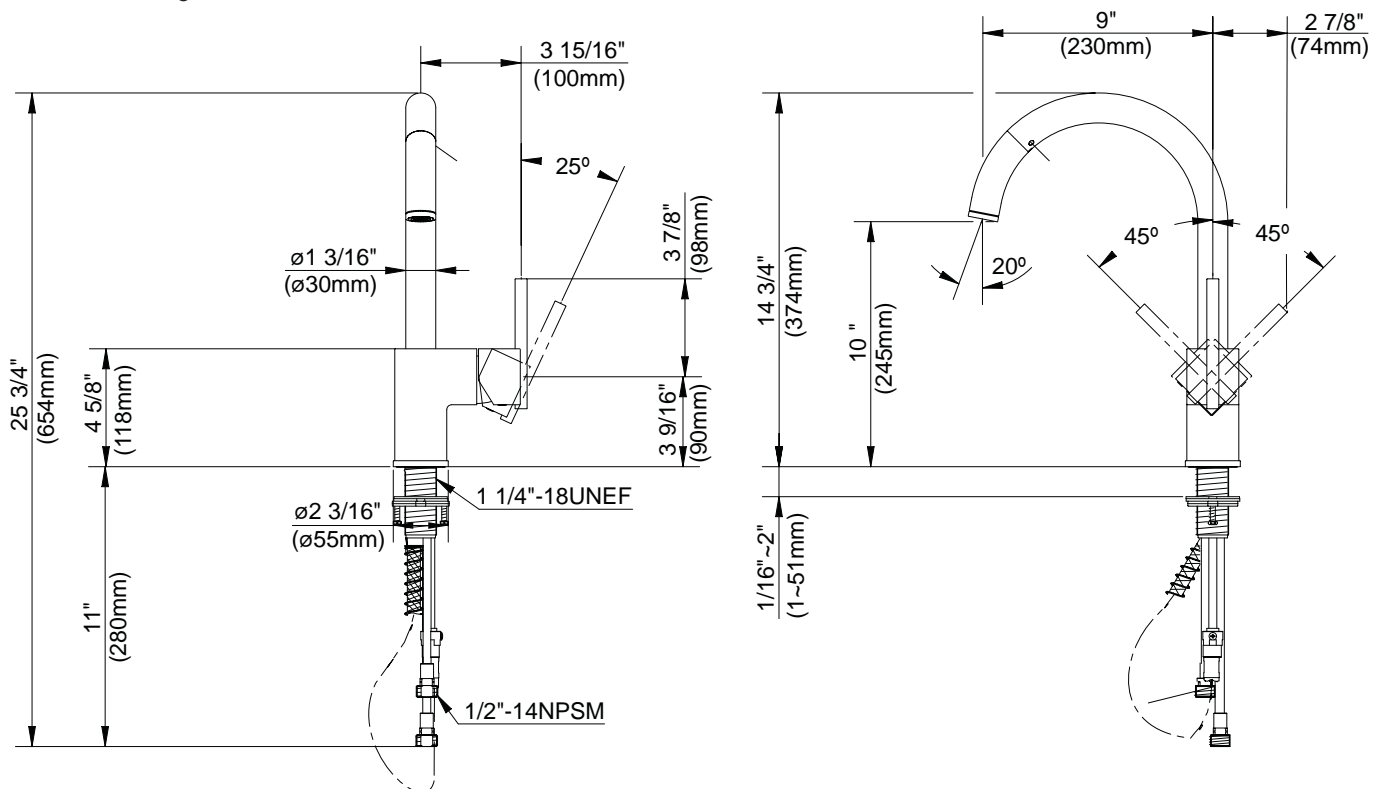

Warranty

Danze products are covered by a manufacturer's limited "lifetime" warranty for manufacturing defects.