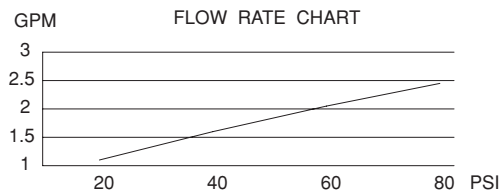

Specific Features: _____ Submitted Model No.: _____

SD457058/09-07.02