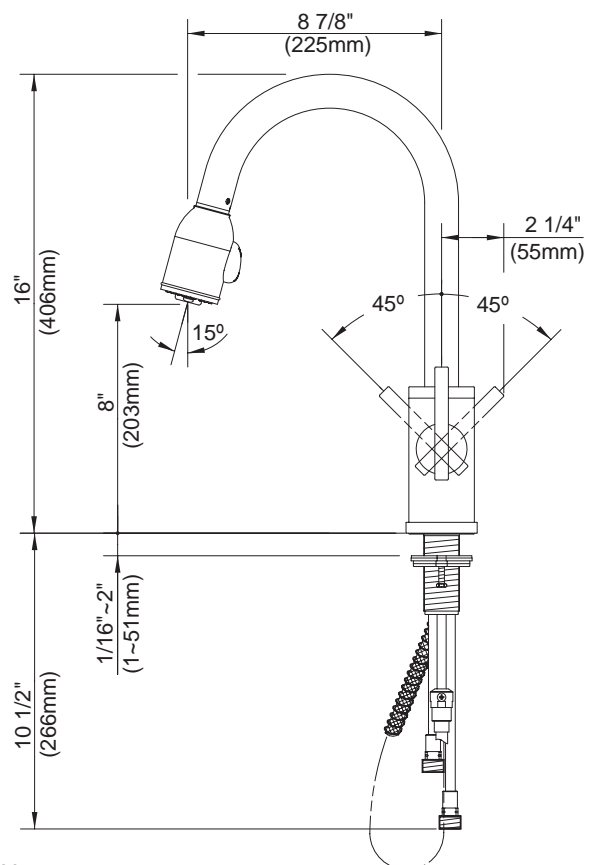

Specific Features: _____ Submitted Model No.: _____

SD457058/09-07.02