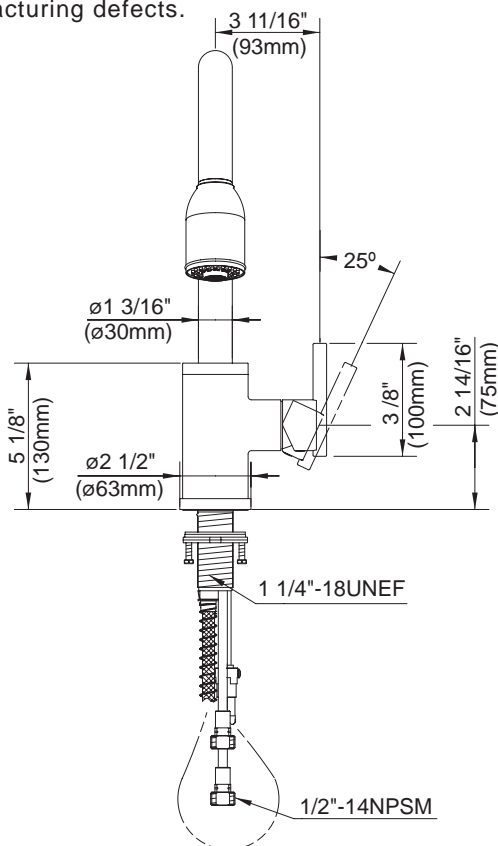

Specific Features: _____ Submitted Model No.: _____

SD457058/09-07.02