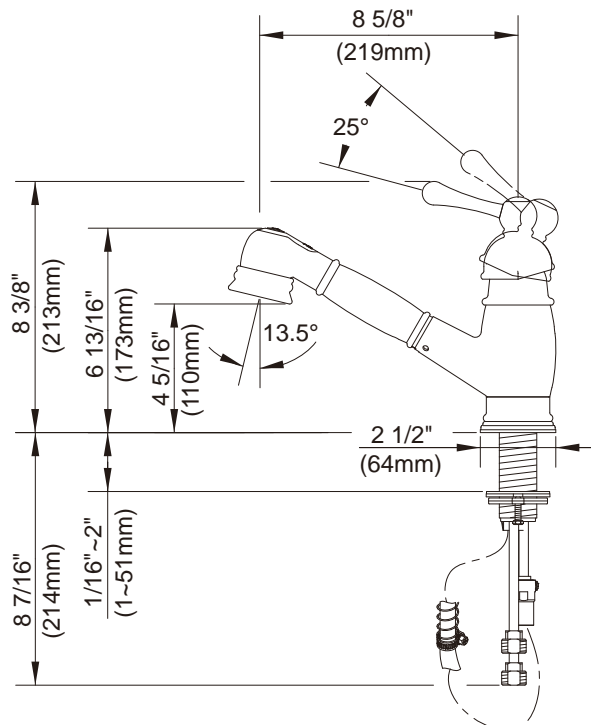

Specific Features: _____ Submitted Model No.: _____

SD457014/07-08.03