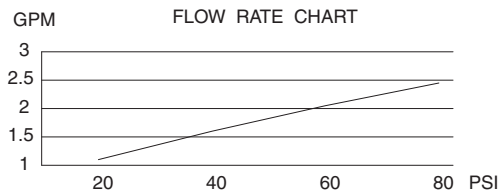

Specific Features: _____ Submitted Model No.: _____

SD457014/07-08.03