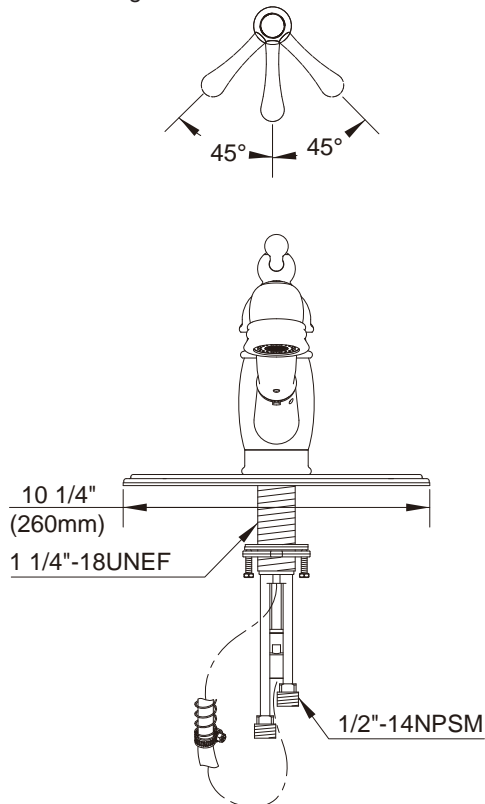

Specific Features: _____ Submitted Model No.: _____

SD457014/07-08.03