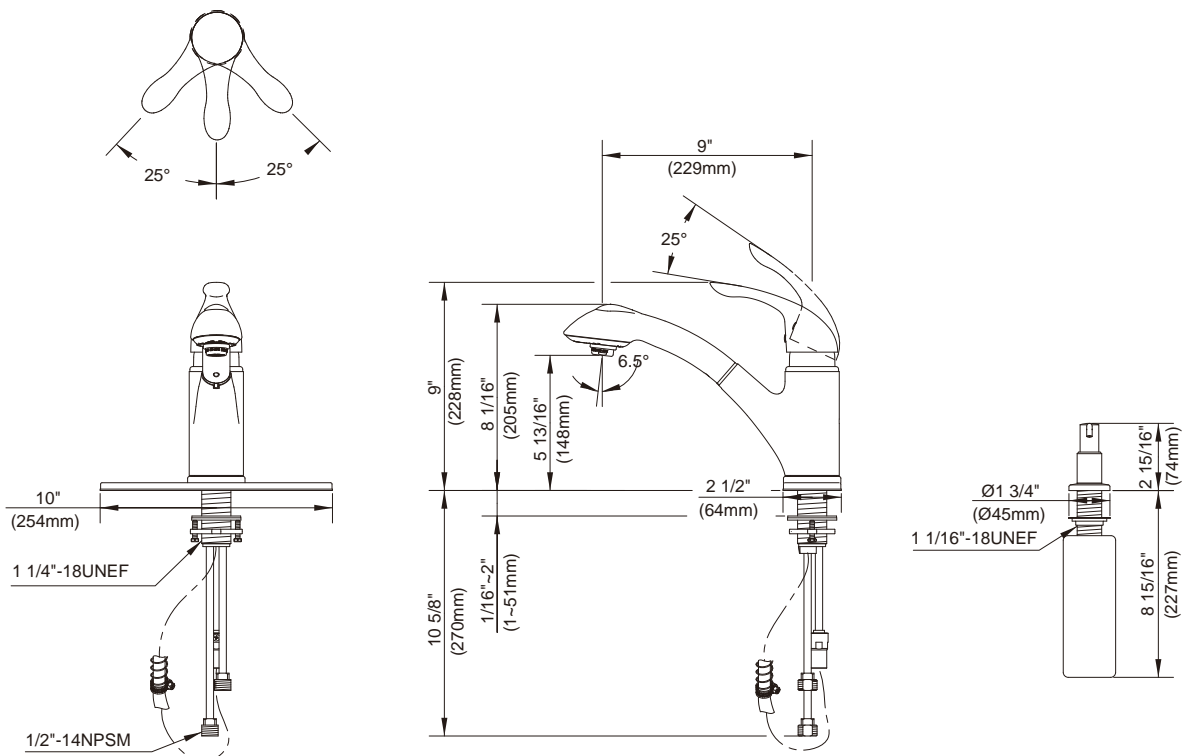

Warranty

Danze products are covered by a manufacturer's limited "lifetime" warranty for manufacturing defects.