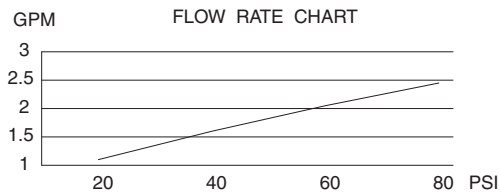

SINGLE HANDLE KITCHEN FAUCET WITH PULL-OUT SPOUT

Description

- Single lever handle with 2 function Contemporary pull-out spout (spray & aerated stream)
- Single hole mount with optional 10" deck plate
- Matching brass soap/lotion dispenser
- Fits 1 3/8" to 1 1/2" diameter mounting hole

Flow & Valving

- See Chart

Standards

- ASME A112.18.1
- CSA B125
- NSF 61-9
- Listed IAPMO/UPC
- Energy policy act of 1992
- ADA Accessibility Guidelines for Buildings and Facilities - 4.27.4 Controls and Mechanisms
- State of Wisconsin Statutes & Administrative Code

Available Colors & Finish

- Chrome
- Stainless Steel (SS)

Warranty

Danze products are covered by a manufacturer's limited "lifetime" warranty for manufacturing defects.

Specific Features: _____ Submitted Model No.: _____