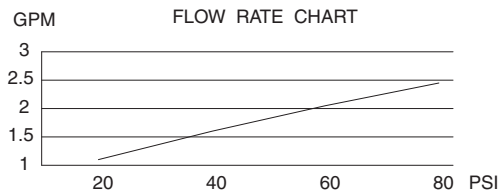

SINGLE HANDLE KITCHEN FAUCET WITH PULL-OUT SPOUT

Description

- Single lever handle with 2-function euro-style pull-out spout (spray & aerated stream)
- Single hole mount with optional 10" deck plate
- Matching brass soap/lotion dispenser
- Fits 1 3/8" to 1 1/2" diameter mounting hole

Flow & Valving

- See Chart

Standards

- ASME A112.18.1
- CSA B125
- NSF 61-9
- Listed IAPMO/UPC
- Energy policy act of 1992
- ADA Accessibility Guidelines for Buildings and Facilities - 4.27.4 Controls and Mechanisms
- State of Wisconsin Statutes & Administrative Code

Available Colors & Finish

- Chrome
- Stainless Steel (SS)

Warranty

Danze products are covered by a manufacturer's limited "lifetime" warranty for manufacturing defects.

Specific Features: _____ Submitted Model No.: _____

SD456113/07-08.03