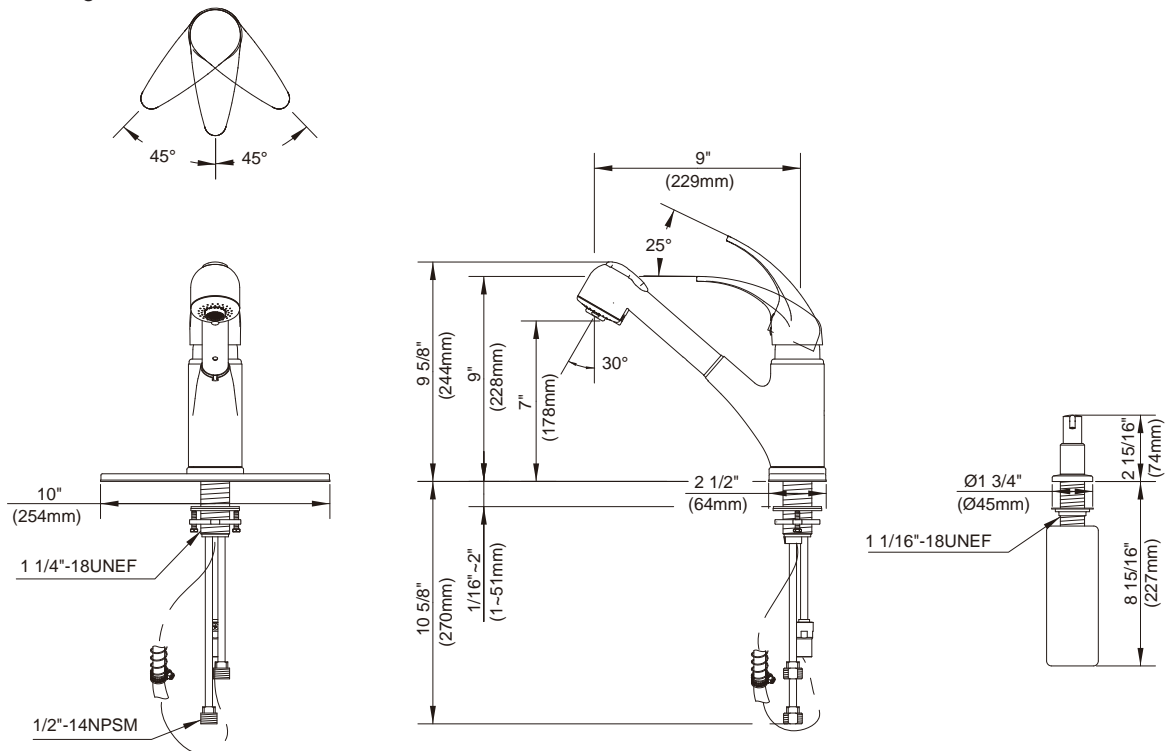

Warranty

Danze products are covered by a manufacturer's limited "lifetime" warranty for manufacturing defects.