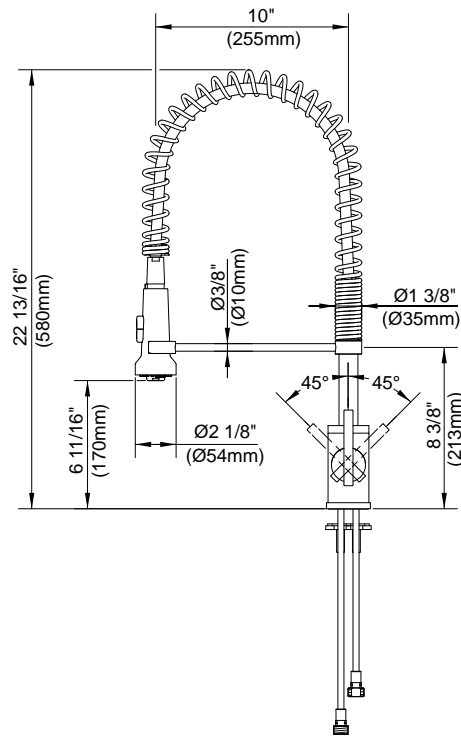

Submittal Information:

Job Name: _____
Contractor: _____

Location: _____
Contact #: _____