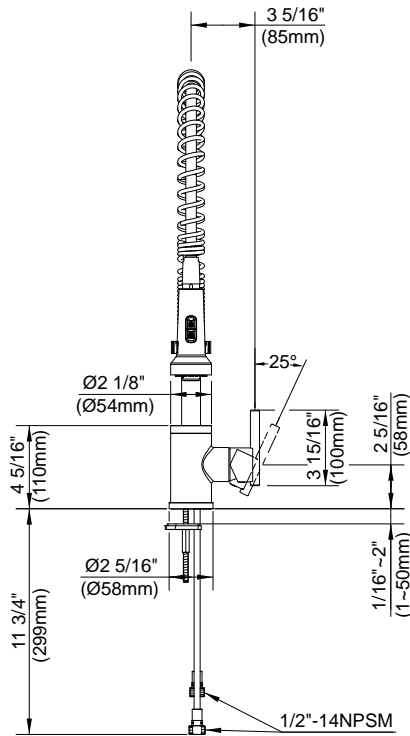

Submittal Information:

Job Name: _____
Contractor: _____

Location: _____
Contact #: _____