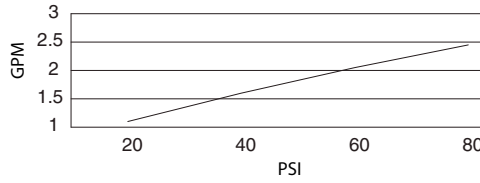

SPECIFICATIONS

PARMA™ SINGLE HANDLE PULL-DOWN KITCHEN FAUCET

Model

D455158 (Replaces D457158 series)

Description

- Ceramic disc valve
- 22 ¾" high spout, 10" spout length
- 2 function spray/aerated stream
- Spring-action wand
- Single hole mount

Standards

- UPC/cUPC
- NSF 61-9
- Energy policy act of 1992

- ASME A112.18.1

- CSA B125

- Meets CA AB-1953

Less than 0.25% lead content

- ADA Accessibility Guidelines for Buildings and Facilities - 4.27.4 Controls and Mechanisms

- State of Wisconsin Statutes & Administrative Code

Warranty

Danze products are covered by a manufacturer's limited "lifetime" warranty for manufacturing defects.

Flow Rate

Finishes Available

- Chrome
- Other: Refer to Price List for additional finish