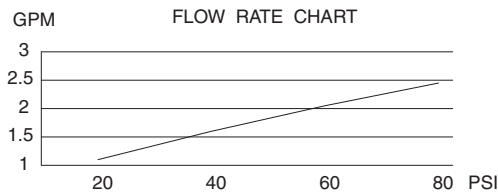

Specific Features: _____ Submitted Model No.: _____

SD454557/07-08.03