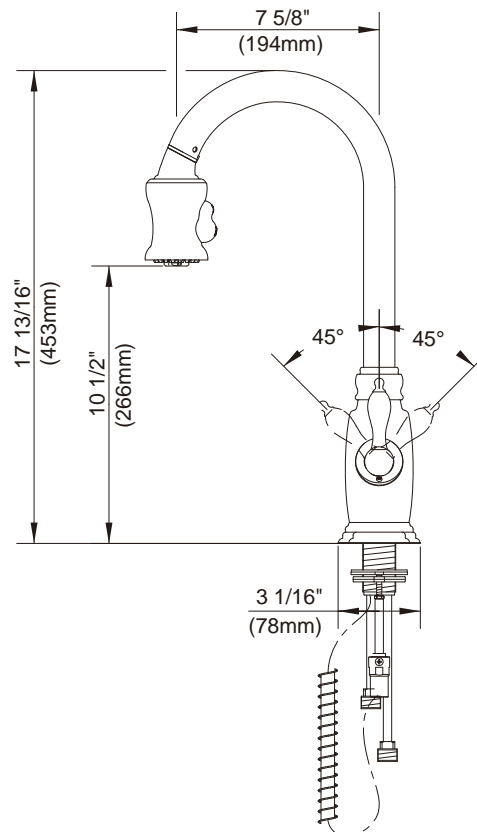

Specific Features: _____ Submitted Model No.: _____

SD454557/07-08.03