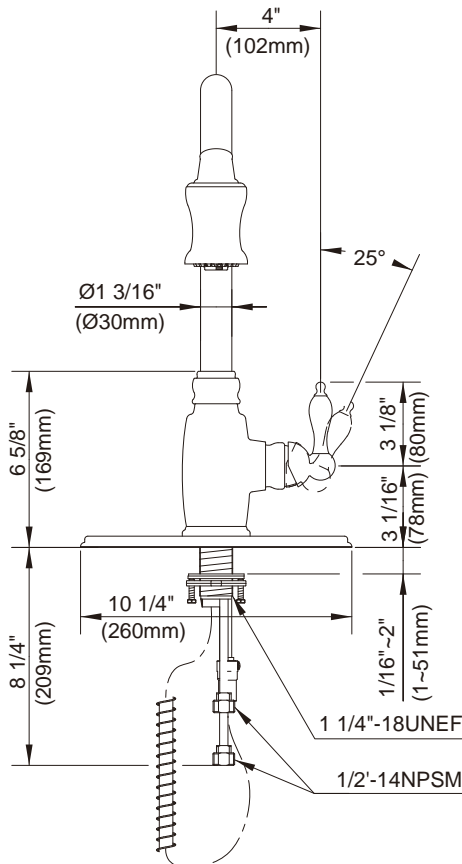

SINGLE HANDLE PULL-DOWN FAUCET

Description

- Single handle pull-down spout
- Optional deck plate included
- Fits 1 3/8" to 1 1/2" diameter mounting hole

Flow & Valving

- See Chart

Standards

- ASME A112.18.1
- CSA B125
- NSF 61-9
- Listed IAPMO/UPC
- Energy policy act of 1992
- ADA Accessibility Guidelines for Buildings and Facilities - 4.27.4 Controls and Mechanisms 
- State of Wisconsin Statutes & Administrative Code

Specific Features: _____ Submitted Model No.: _____

SD454557/07-08.03