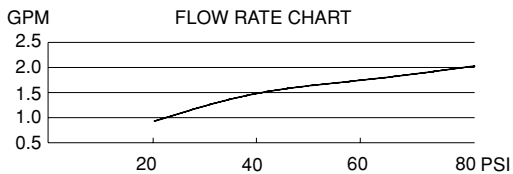

8" DELUXE BRASS SHOWERHEAD WITH 9" ADJUSTABLE ARM

Description

- Extension arm included for variable height and angle adjustment
- Multi directional metal ball joint
- 75 brass jets with flexible rubber tips for easy cleaning
- All brass construction

Flow & Valving

D451159

Available Colors & Finish

- Chrome
- Polished Brass (PBV)
- Brushed Nickel (BN)

Flow Rate

- Conforms to Energy Policy Act of 1992 - maximum flow rate at 80psi of 2.5gpm.

Standards

- Listed IAPMO/UPC
- CSA B125
- Energy policy act of 1992

Warranty

Danze showerheads are covered by a manufacturer's limited "lifetime" warranty for manufacturing defects.