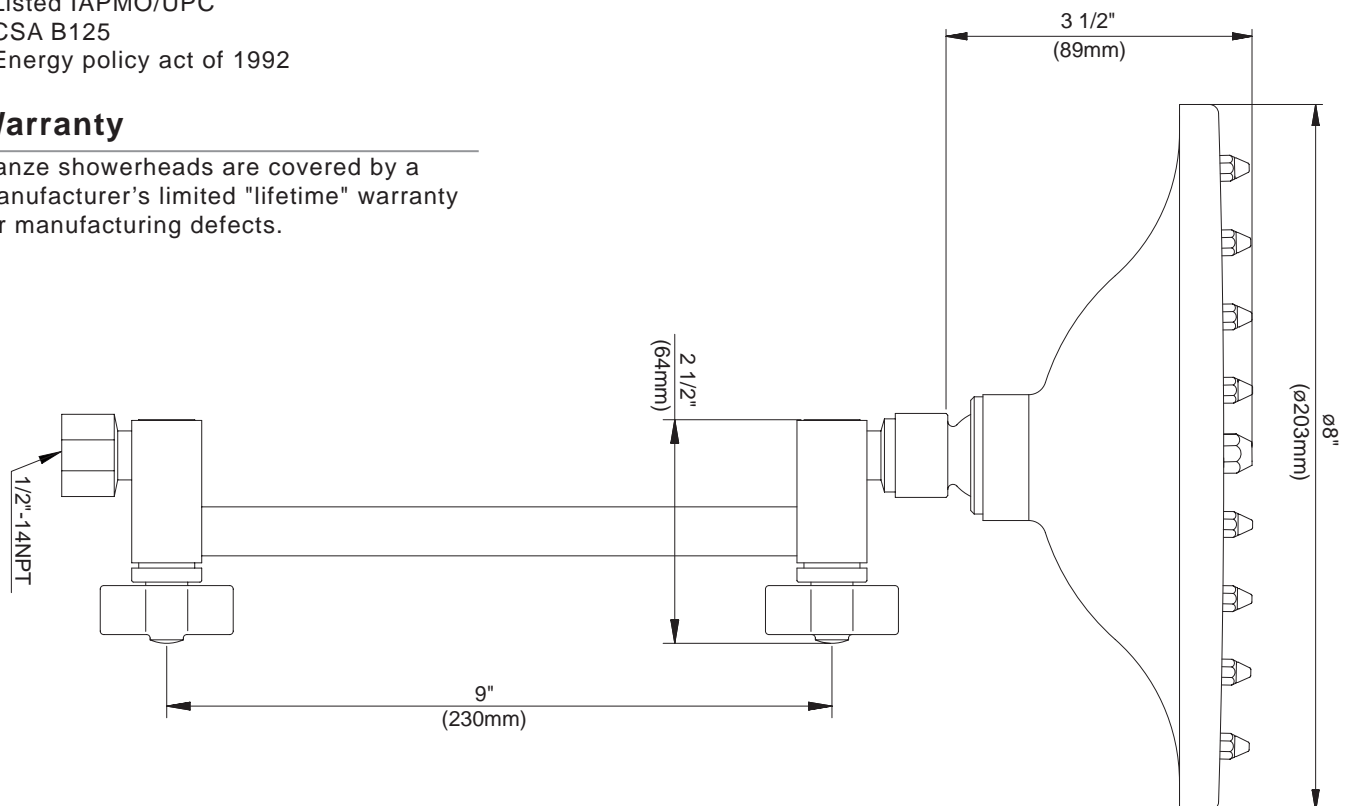

Specific Features: _____ Submitted Model No.: _____