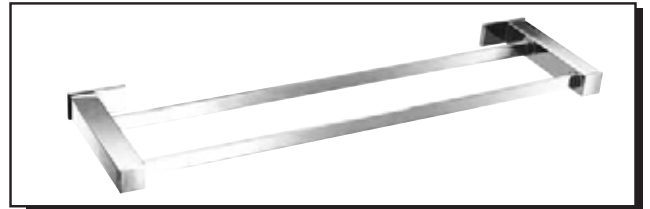

#### Description

- Matches SIRIUS™ collection
- Mounting hardware provided
- SIRIUS™ 18" and 24" Glass Shelves are constructed with 1/4" thick tempered glass
- SIRIUS™ Wall Mount Toilet Brush is constructed with frosted glass cup and metal brush handle with synthetic bristles

#### Available Finishes

- Chrome
- Brushed Nickel (BN)

D446131 - 18" Towel Bar  
D446132 - 24" Towel Bar

D446133 - 24" Double Towel Bar

D446134 - 18" Glass Shelf  
D446135 - 24" Glass Shelf

18", 24" - Glass Shelf