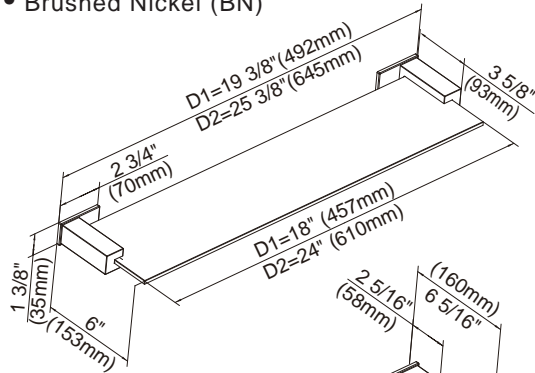

#### Description

- Matches SIRIUS™ collection
- Mounting hardware provided
- SIRIUS™ 18" and 24" Glass Shelves are constructed with 1/4" thick tempered glass
- SIRIUS™ Wall Mount Toilet Brush is constructed with frosted glass cup and metal brush handle with synthetic bristles

#### Available Finishes

- Chrome
- Brushed Nickel (BN)

D446131 - 18" Towel Bar  
D446132 - 24" Towel Bar

D446133 - 24" Double Towel Bar

D446134 - 18" Glass Shelf  
D446135 - 24" Glass Shelf

18", 24" - Glass Shelf

24" Double Towel Bar

18", 24" - Towel Bar

Paper Holder

D446136 - Dual Function - Paper Holder or Towel Bar

D446137 - Robe Hook

D446138 - Toilet Brush and Holder

Double Robe Hook

Toilet Brush