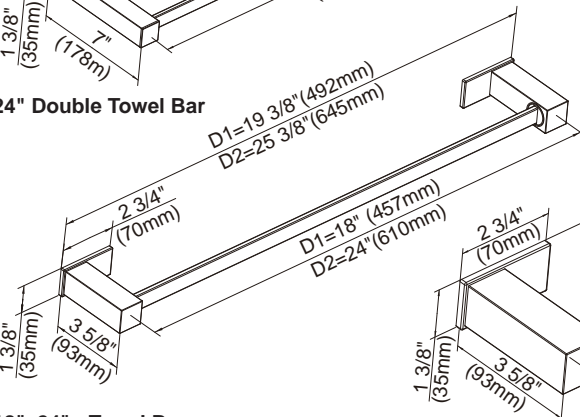

#### Description

- Matches SIRIUS™ collection
- Mounting hardware provided
- SIRIUS™ 18" and 24" Glass Shelves are constructed with 1/4" thick tempered glass
- SIRIUS™ Wall Mount Toilet Brush is constructed with frosted glass cup and metal brush handle with synthetic bristles

#### Available Finishes

- Chrome
- Brushed Nickel (BN)

D446131 - 18" Towel Bar  
D446132 - 24" Towel Bar

D446133 - 24" Double Towel Bar

D446134 - 18" Glass Shelf  
D446135 - 24" Glass Shelf

18", 24" - Glass Shelf

24" Double Towel Bar

18", 24" - Towel Bar

Paper Holder

D446136 - Dual Function - Paper Holder or Towel Bar

D446137 - Robe Hook

D446138 - Toilet Brush and Holder

Double Robe Hook

Toilet Brush