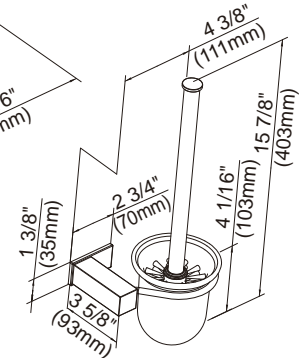

24" Double Towel Bar

18", 24" - Towel Bar

Paper Holder

D446136 - Dual Function - Paper Holder or Towel Bar

D446137 - Robe Hook

D446138 - Toilet Brush and Holder

Double Robe Hook

Toilet Brush