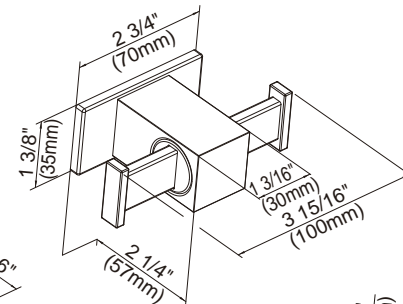

24" Double Towel Bar

18", 24" - Towel Bar

Paper Holder

D446136 - Dual Function - Paper Holder or Towel Bar

D446137 - Robe Hook

D446138 - Toilet Brush and Holder

Double Robe Hook

Toilet Brush