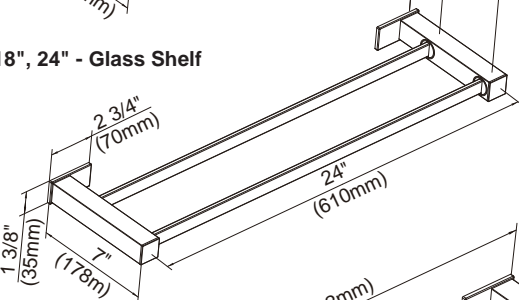

#### Available Finishes

- Chrome
- Brushed Nickel (BN)

D446131 - 18" Towel Bar  
D446132 - 24" Towel Bar

D446133 - 24" Double Towel Bar

D446134 - 18" Glass Shelf  
D446135 - 24" Glass Shelf

18", 24" - Glass Shelf

24" Double Towel Bar

18", 24" - Towel Bar

Paper Holder

D446136 - Dual Function - Paper Holder or Towel Bar

D446137 - Robe Hook

D446138 - Toilet Brush and Holder

Double Robe Hook

Toilet Brush