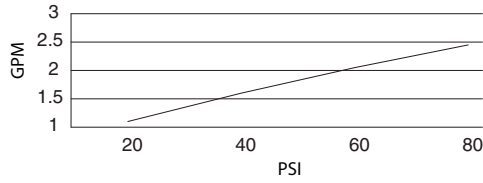

SPECIFICATIONS

SHERIDAN™ TWO HANDLE KITCHEN FAUCET

Model

D422055 (Replaces D413655 series)

Description

- Ceramic disc valve
- 12" high spout, 8" spout length
- Matching spray
- 4 hole mount

Standards

- NSF 61-9
- Energy Policy Act of 1992

NSF/ANSI 372

- ASME A112.18.1M/A112.18.1
- NSF/ANSI 372
- CSA B125.1

- ADA Accessibility Guidelines for Buildings and Facilities - 4.27.4 Controls and Mechanisms

Warranty

Danze products are covered by a manufacturer's limited "lifetime" warranty for manufacturing defects.

Flow Rate

Finishes Available

- Chrome
- Other: Refer to Price List for additional finish