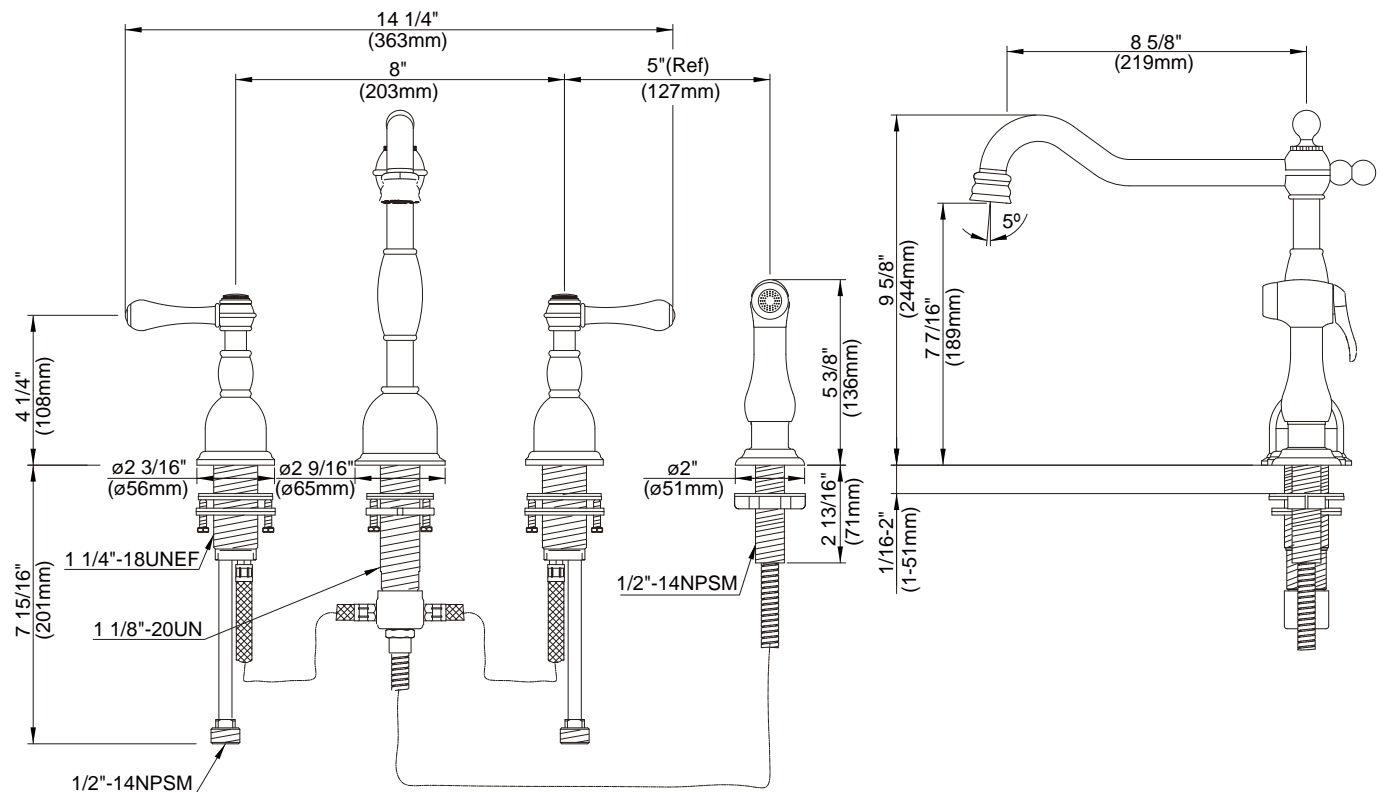

Warranty

Danze faucets are covered by a manufacturer's limited "lifetime" warranty for manufacturing defects.