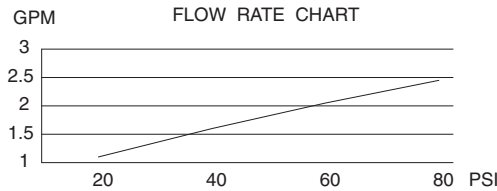

TWO HANDLE KITCHEN FAUCET WITH CONCEALED DECK

Description

- 2 handle with 9" hook spout
- Concealed deck mount
- Matching brass spray
- Fits 1 3/8" to 1 1/2" diameter mounting hole

Flow & Valving

- See Chart

Standards

- ASME A112.18.1
- CSA B125
- NSF 61-9
- Listed IAPMO/UPC
- Energy policy act of 1992
- ADA Accessibility Guidelines for Buildings and Facilities - 4.27.4 Controls and Mechanisms

▲ Will be discontinued, limited stock available

Available Colors & Finish

- Chrome
- Antique Copper (AC)
- Satin Black (BS)
- Polished Brass (PBV)
- Polished Nickel (PNV) ▲
- Oil Rub Bronze (RB)
- Stainless Steel (SS)

Warranty

Danze faucets are covered by a manufacturer's limited "lifetime" warranty for manufacturing defects.

Specific Features: _____ Submitted Model No.: _____

SD414357/06-08.01