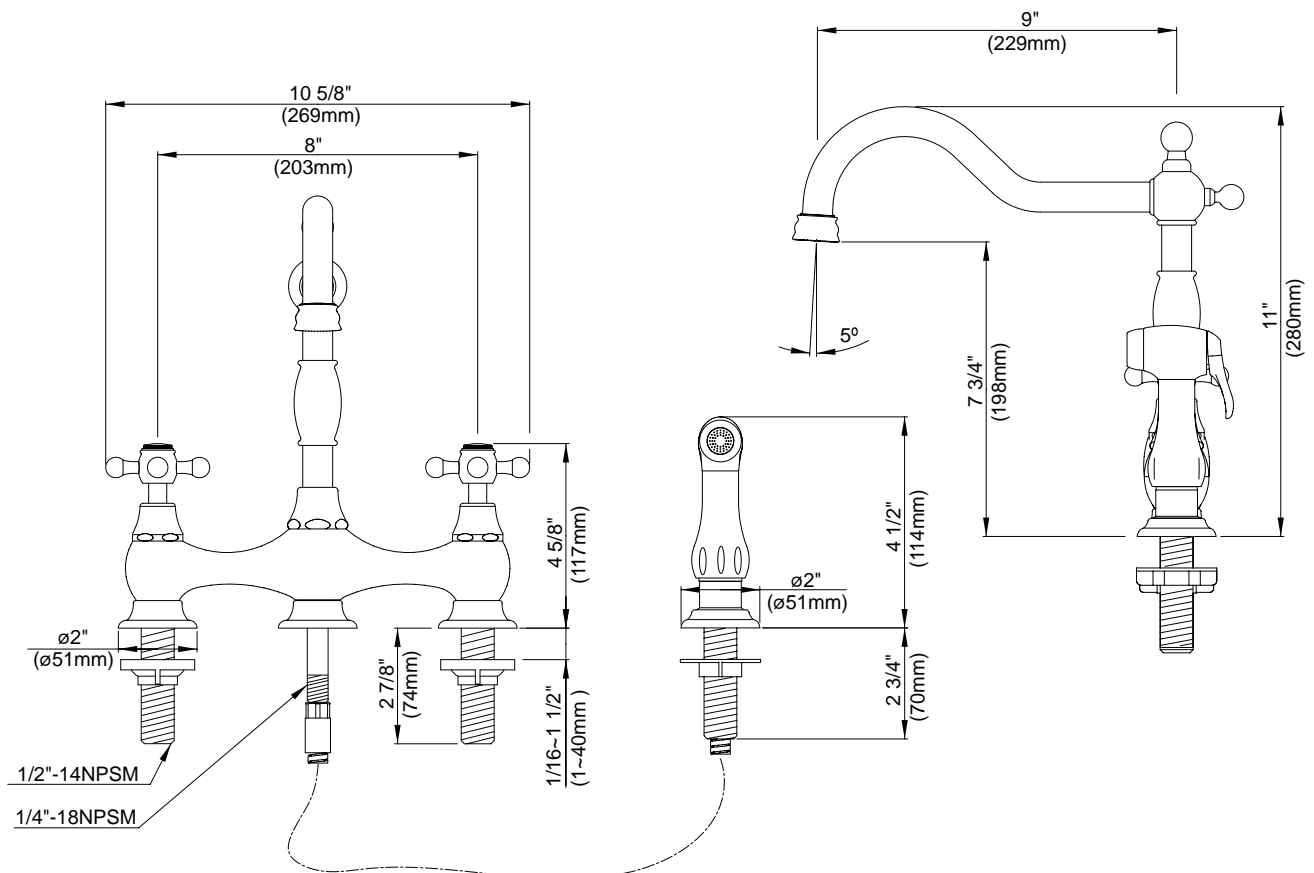

Specific Features: _____ Submitted Model No.: _____

SD414067/01-07.01