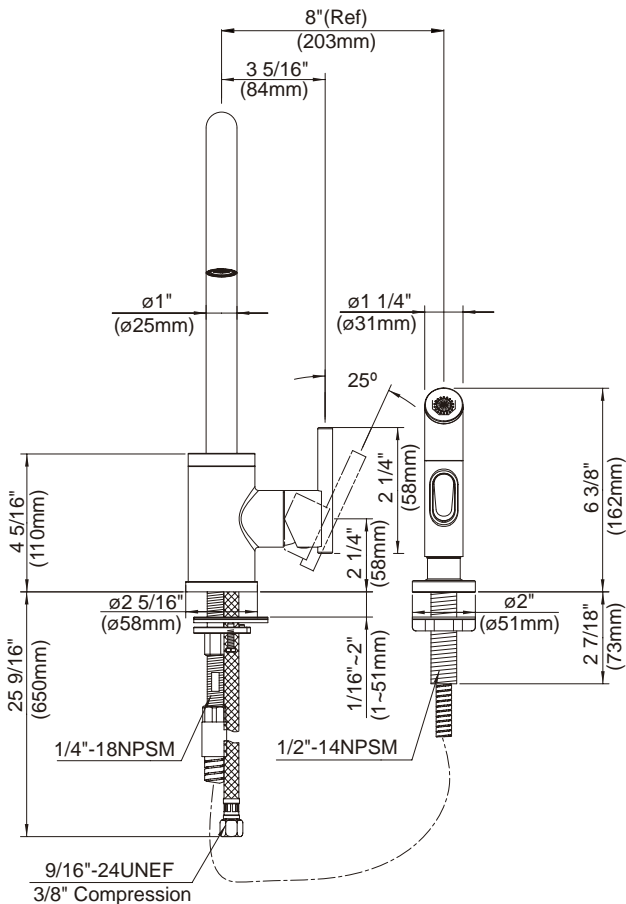

Specific Features: _____ Submitted Model No.: _____