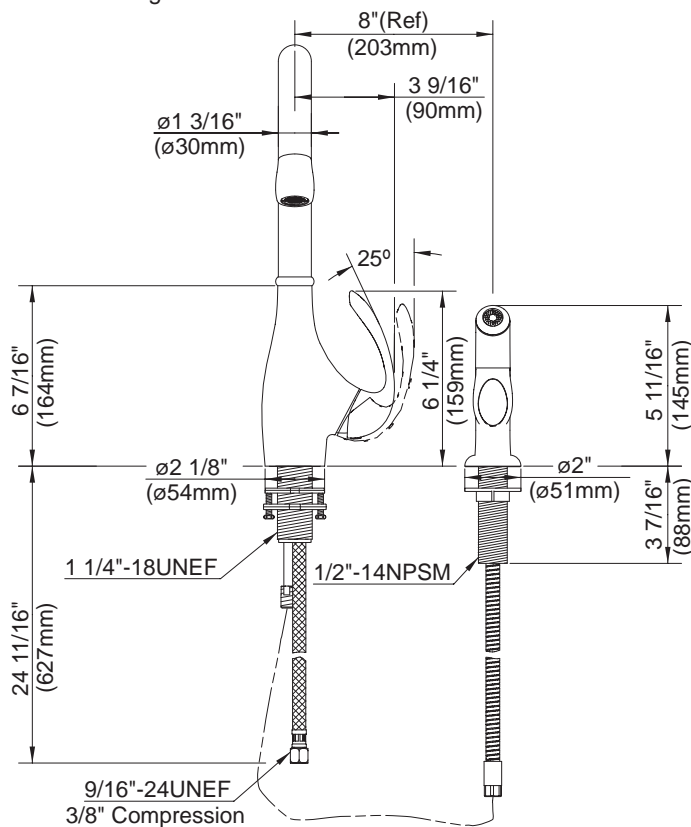

Specific Features: _____ Submitted Model No.: _____

SD405046/05-07.01