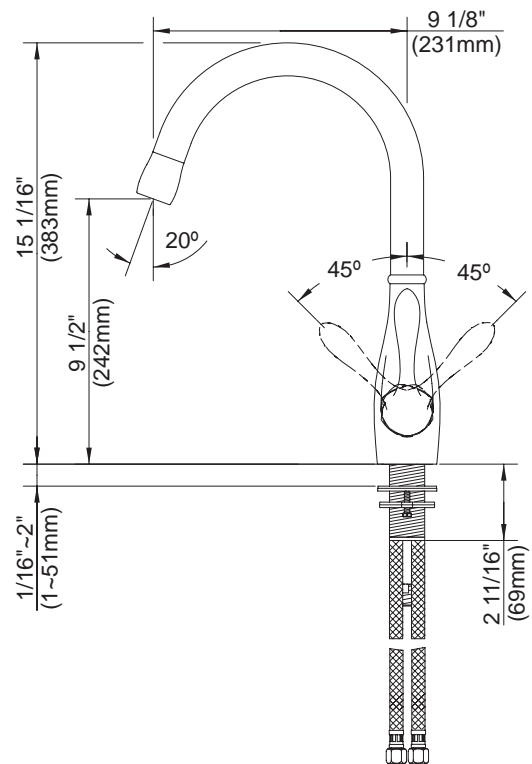

Specific Features: _____ Submitted Model No.: _____

SD405046/05-07.01