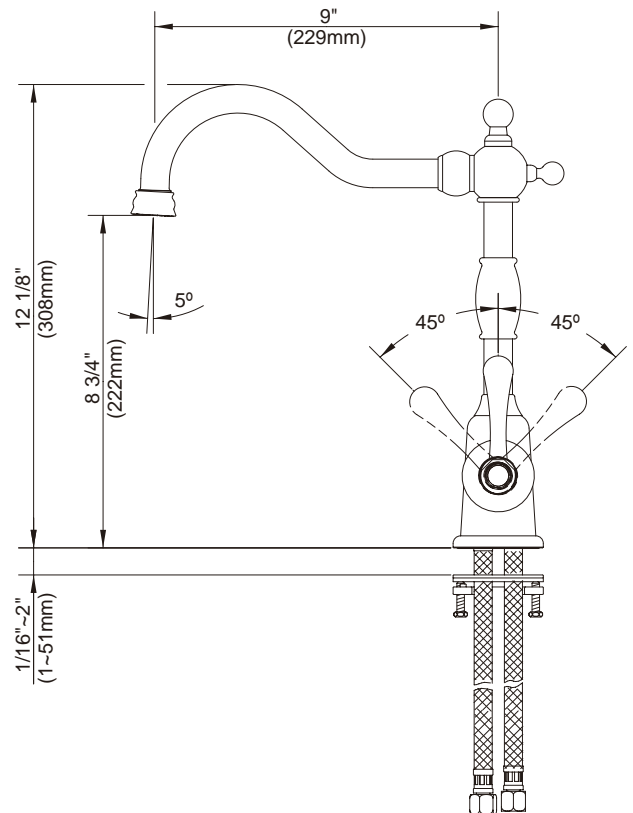

Specific Features: _____ Submitted Model No.: _____

SD404214/01-07.01