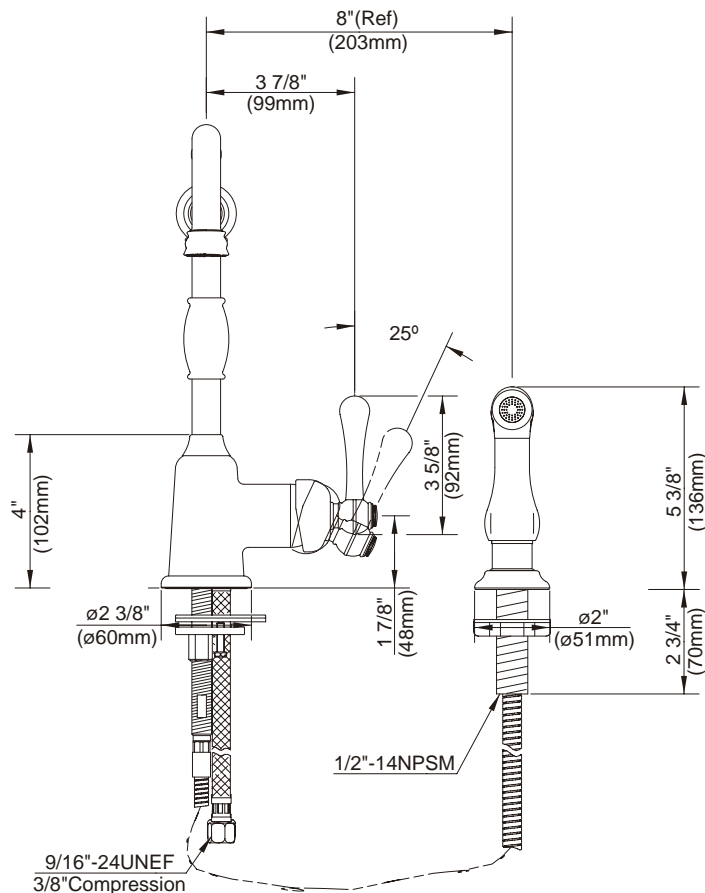

Specific Features: _____ Submitted Model No.: _____

SD404214/01-07.01