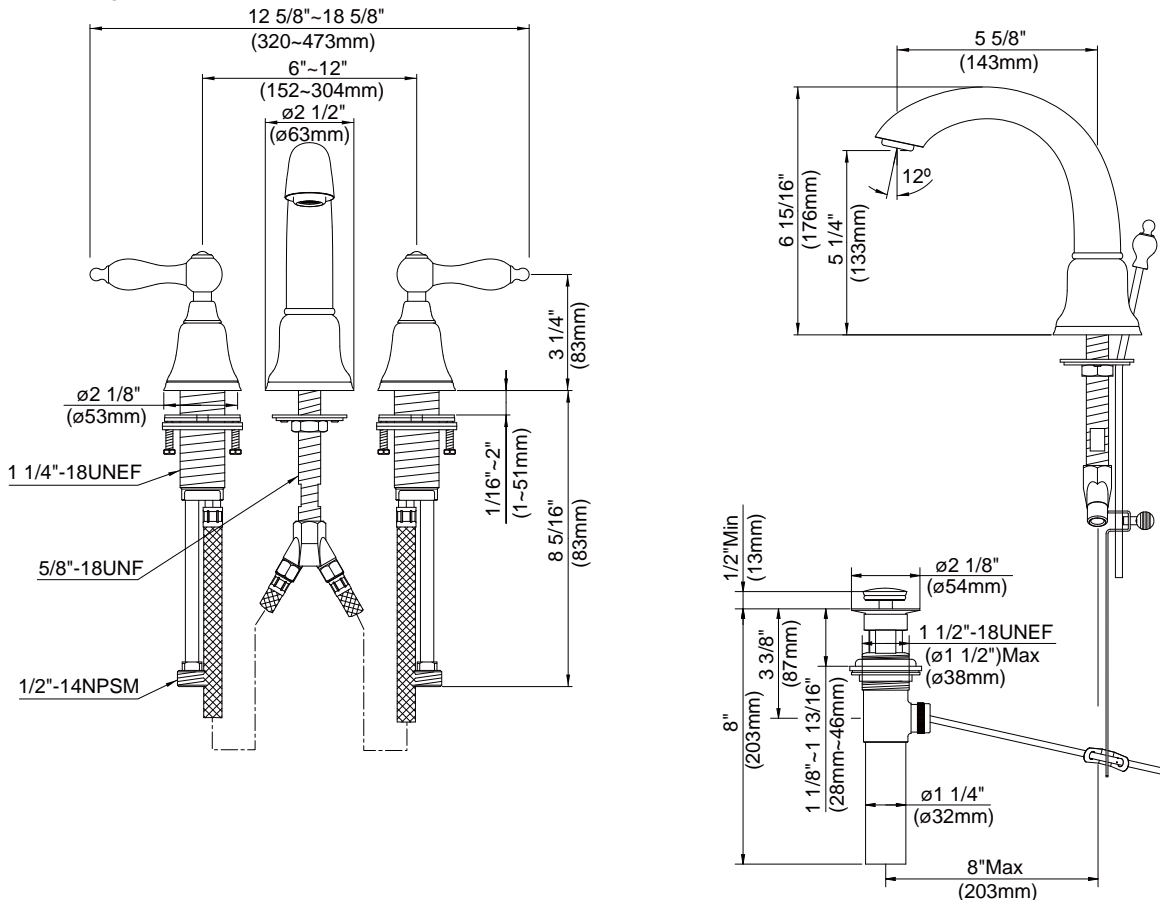

TWO HANDLE WIDESPREAD LAVATORY FAUCET (Produced after 05.07.08)

Description

- 2 handle with all brass pop-up drain assembly
- Fits 1 3/8" to 1 1/2" diameter mounting hole

Flow & Valving

- See Chart

Standards

- ASME A112.18.1
- CSA B125
- NSF 61-9
- Listed IAPMO/UPC
- Energy policy act of 1992
- ADA Accessibility Guidelines for Buildings and Facilities - 4.27.4 Controls and Mechanisms 
- Manufactured in compliance with EPA High Efficiency Lavatory Faucet Specification

Specific Features: _____ Submitted Model No.: _____

SD308340/09-08.03