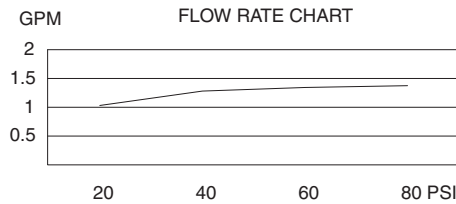

TWO HANDLE WIDESPREAD LAVATORY FAUCET (Produced after 05.07.08)

Description

- 2 handle with all brass pop-up drain assembly
- Fits 1 3/8" to 1 1/2" diameter mounting hole

Flow & Valving

- See Chart

Standards

- ASME A112.18.1
- CSA B125
- NSF 61-9
- Listed IAPMO/UPC
- Energy policy act of 1992
- ADA Accessibility Guidelines for Buildings and Facilities - 4.27.4 Controls and Mechanisms
- Manufactured in compliance with EPA High Efficiency Lavatory Faucet Specification

Available Colors & Finish

- Chrome
- Brushed Nickel (BN)
- Distressed Nickel (DN)
- Oil Rub Bronze (RB)
- Distressed Bronze (RBD)

Warranty

Danze products are covered by a manufacturer's limited "lifetime" warranty for manufacturing defects.

Specific Features: _____ Submitted Model No.: _____

SD308340/09-08.03