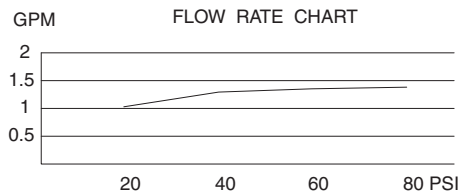

TWO HANDLE WIDESPREAD LAVATORY FAUCET (Produced after 06.18.08)

Description

- 2 handle with all brass pop-up drain assembly
- Concealed deck mount
- Fits 1 3/8" to 1 1/2" diameter mounting hole

Flow & Valving

- See Chart

Standards

- ASME A112.18.1
- CSA B125
- NSF 61-9
- Listed IAPMO/UPC
- Energy policy act of 1992
- ADA Accessibility Guidelines for Buildings and Facilities - 4.27.4 Controls and Mechanisms
- Manufactured in compliance with EPA High Efficiency Lavatory Faucet Specification

Available Colors & Finish

- Chrome
- Brushed Nickel (BN)
- Oil Rub Bronze (RB)

Warranty

Danze products are covered by a manufacturer's limited "lifetime" warranty for manufacturing defects.

Specific Features: _____ Submitted Model No.: _____

SD307456/09-08.03