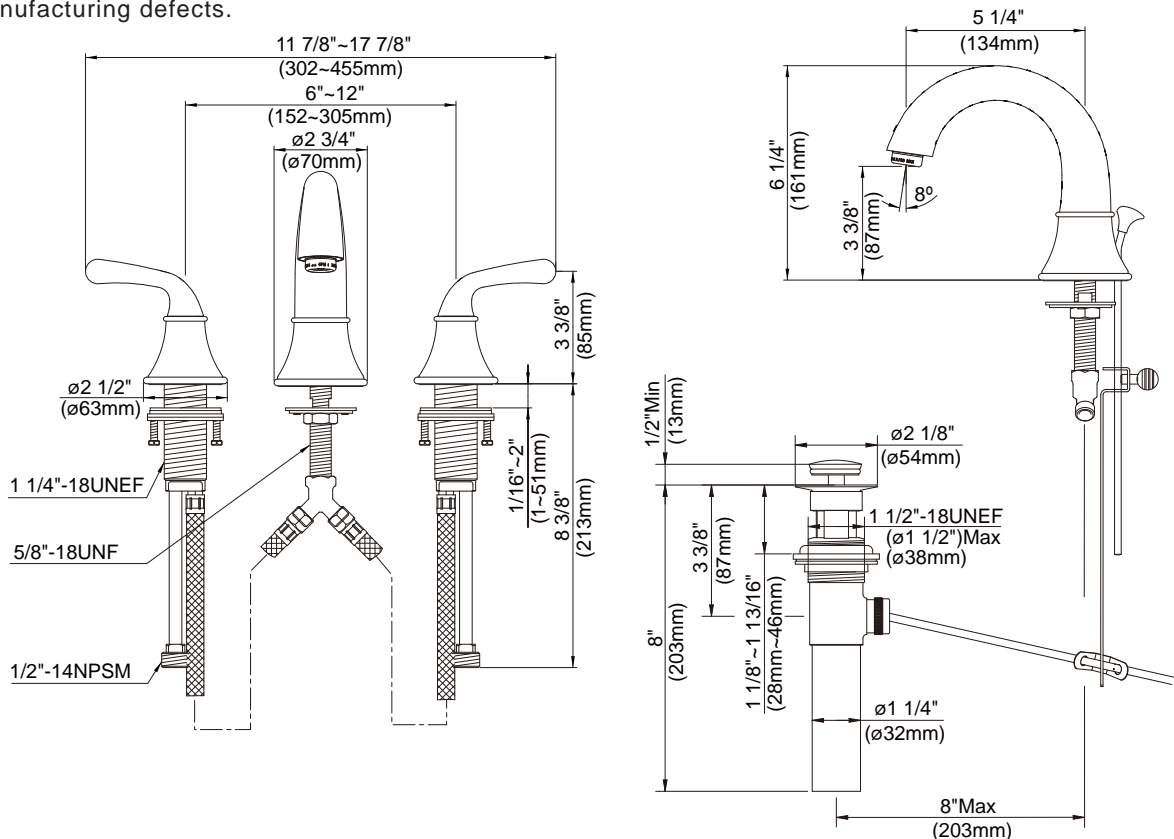

Warranty

Danze products are covered by a manufacturer's limited "lifetime" warranty for manufacturing defects.