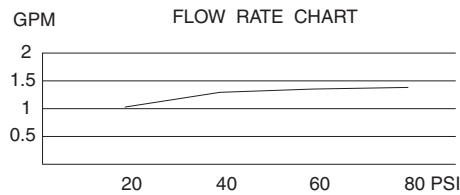

TWO HANDLE MINI-WIDESPREAD LAVATORY FAUCET (Produced after 06.02.08)

Description

- 2 handle with all brass pop-up drain assembly
- Concealed deck mount
- Fits 1 1/8" to 1 1/4" diameter mounting hole

Flow & Valving

- See Chart

Standards

- ASME A112.18.1
- CSA B125
- NSF 61-9
- Listed IAPMO/UPC
- Energy policy act of 1992
- ADA Accessibility Guidelines for Buildings and Facilities - 4.27.4 Controls and Mechanisms
- Manufactured in compliance with EPA High Efficiency Lavatory Faucet Specification

Available Colors & Finish

- Chrome
- Brushed Nickel (BN)
- Oil Rub Bronze (RB)

Warranty

Danze products are covered by a manufacturer's limited "lifetime" warranty for manufacturing defects.

Specific Features: _____ Submitted Model No.: _____