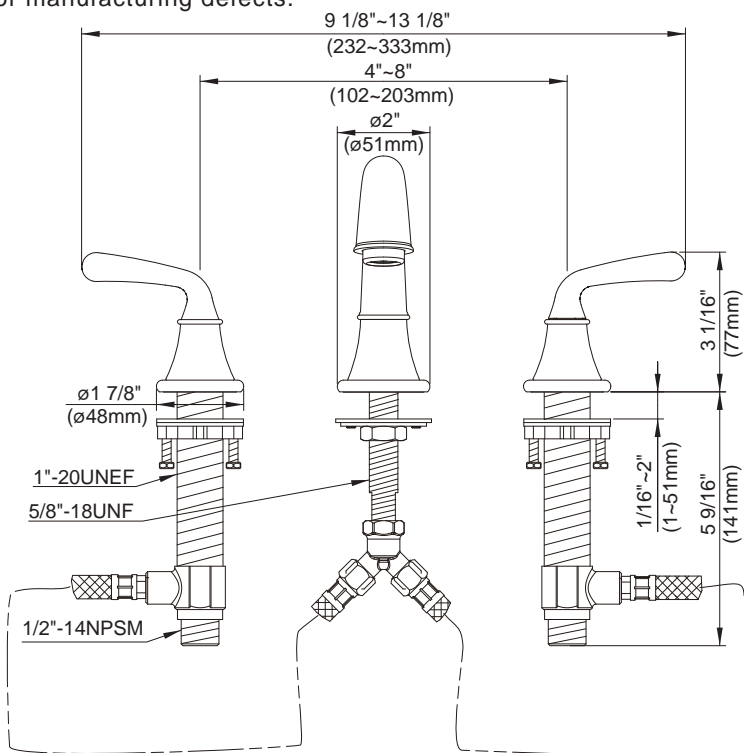

Warranty

Danze products are covered by a manufacturer's limited "lifetime" warranty for manufacturing defects.