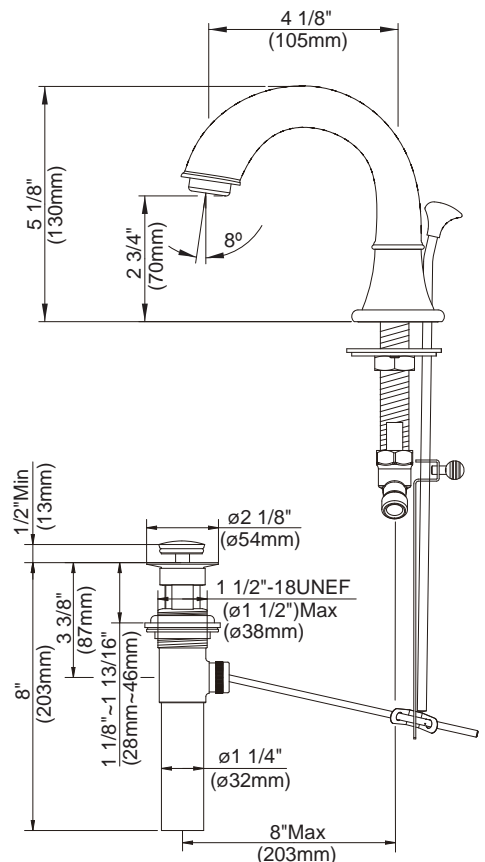

Warranty

Danze products are covered by a manufacturer's limited "lifetime" warranty for manufacturing defects.