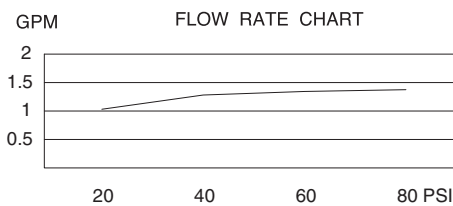

TWO HANDLE WIDESPREAD LAVATORY FAUCET

Description

- 2 handle with all brass pop-up drain assembly
- Tubular brass spout
- Fits 1 3/8" to 1 1/2" diameter mounting hole

Flow & Valving

- See Chart

Standards

- ASME A112.18.1
- CSA B125
- NSF 61-9
- Listed IAPMO/UPC
- Energy policy act of 1992
- ADA Accessibility Guidelines for Buildings and Facilities - 4.27.4 Controls and Mechanisms

Available Colors & Finish

- Chrome
- Antique Copper (AC)
- Brushed Nickel (BN)
- Satin Black (BS)
- Polished Brass (PBV)
- Polished Nickel (PNV)
- Oil Rub Bronze (RB)

Warranty

Danze products are covered by a manufacturer's limited "lifetime" warranty for manufacturing defects.

Specific Features: _____ Submitted Model No.: _____