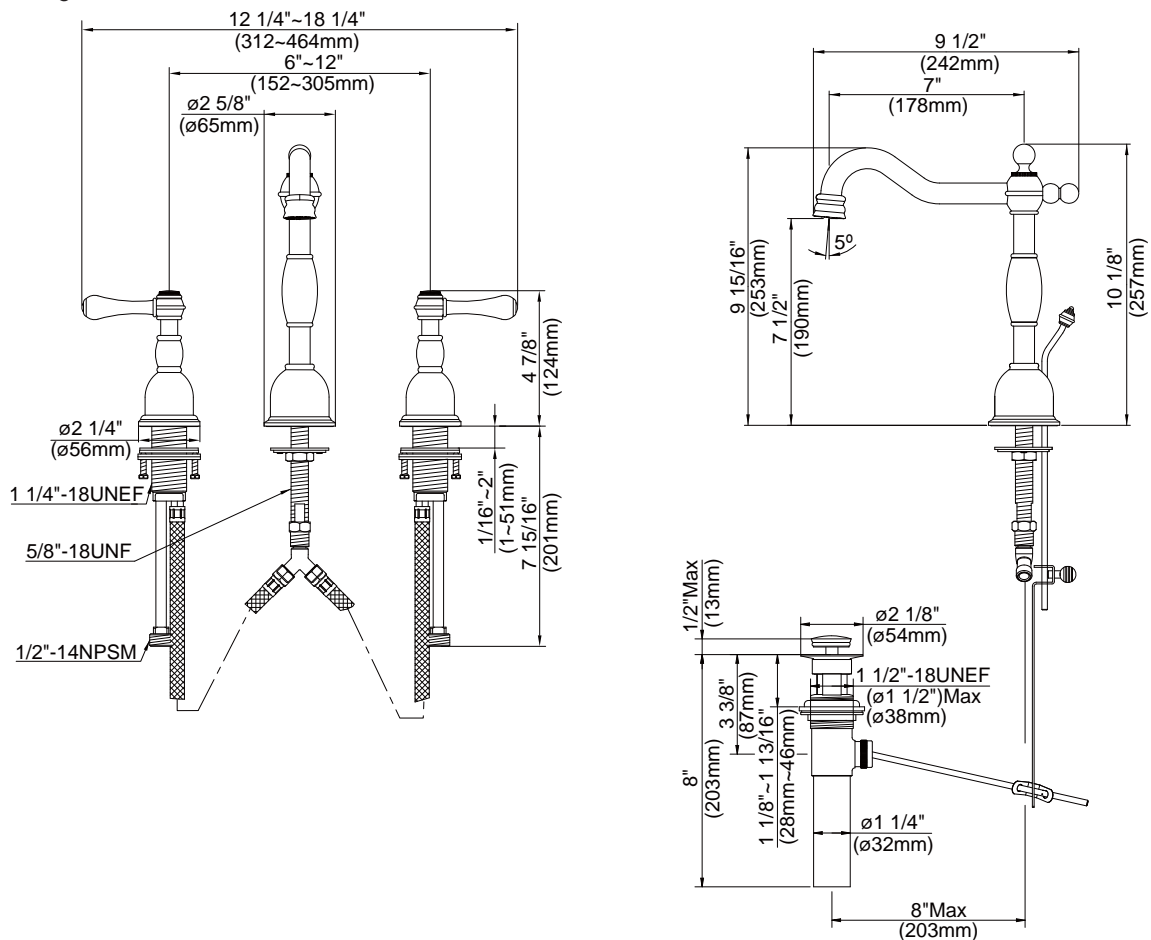

Warranty

Danze products are covered by a manufacturer's limited "lifetime" warranty for manufacturing defects.