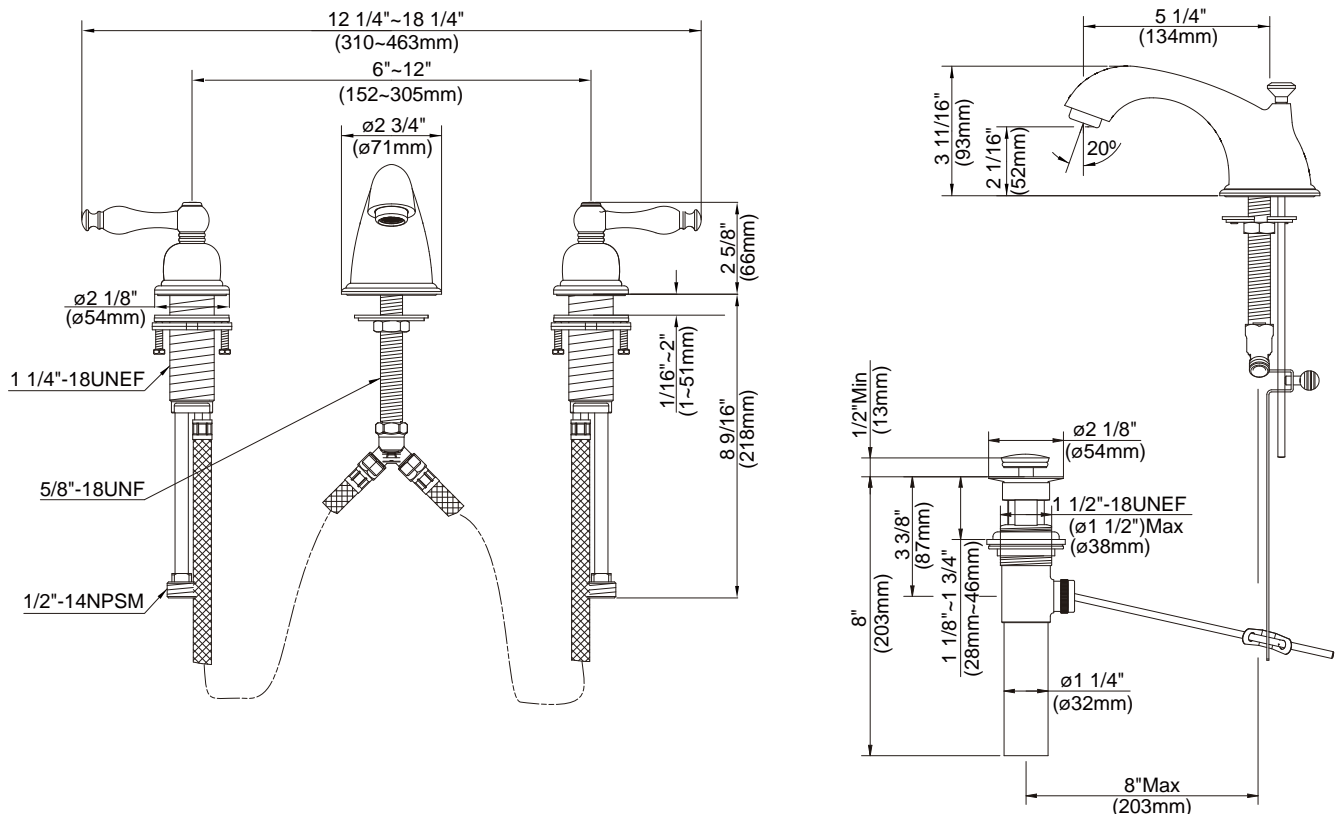

Warranty

Danze products are covered by a manufacturer's limited "lifetime" warranty for manufacturing defects.