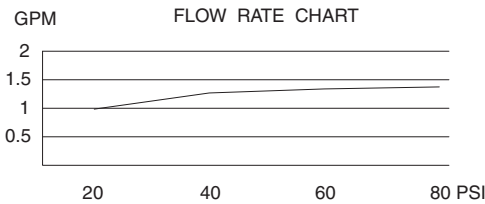

TWO HANDLE WIDESPREAD LAVATORY FAUCET (Produced after 05.07.08)

Description

- 2 handle with all brass pop-up drain assembly
- Concealed deck mount
- Fits 1 3/8" to 1 1/2" diameter mounting hole

Flow & Valving

- See Chart

Standards

- ASME A112.18.1
- CSA B125
- NSF 61-9
- Listed IAPMO/UPC
- Energy policy act of 1992
- ADA Accessibility Guidelines for Buildings and Facilities - 4.27.4 Controls and Mechanisms
- Manufactured in compliance with EPA High Efficiency Lavatory Faucet Specification

Available Colors & Finish

- Chrome
- Polished Brass (PBV)
- Brushed Nickel (BN)
- Oil Rub Bronze (RB)

Warranty

Danze products are covered by a manufacturer's limited "lifetime" warranty for manufacturing defects.

Specific Features: _____ Submitted Model No.: _____

SD302455/09-08.03