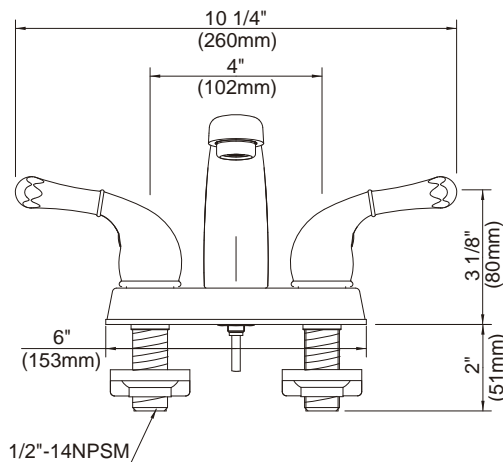

Warranty

Danze products are covered by a manufacturer's limited "lifetime" warranty for manufacturing defects.