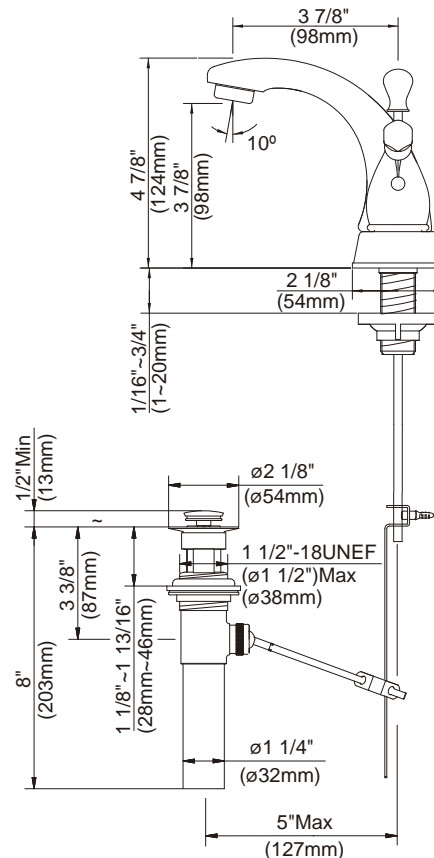

Warranty

Danze products are covered by a manufacturer's limited "lifetime" warranty for manufacturing defects.