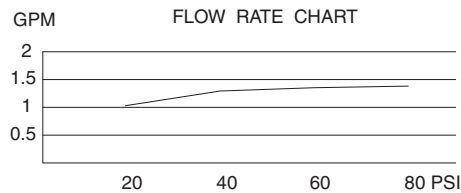

TWO HANDLE CENTERSET LAVATORY FAUCET (Produced after 06.09.08)

Description

- 2 handle with all brass pop-up drain assembly
- Cast brass spout
- Fits 1 1/8" to 1 3/8" diameter mounting hole

Flow & Valving

- See Chart

Standards

- ASME A112.18.1
- CSA B125
- NSF 61-9
- Listed IAPMO/UPC
- Energy policy act of 1992
- ADA Accessibility Guidelines for Buildings and Facilities - 4.27.4 Controls and Mechanisms
- Manufactured in compliance with EPA High Efficiency Lavatory Faucet Specification

Available Colors & Finish

- Chrome
- Brushed Nickel (BN)
- Polished Brass (PBV)

Warranty

Danze products are covered by a manufacturer's limited "lifetime" warranty for manufacturing defects.

Specific Features: _____ Submitted Model No.: _____

SD301171/09-08.03