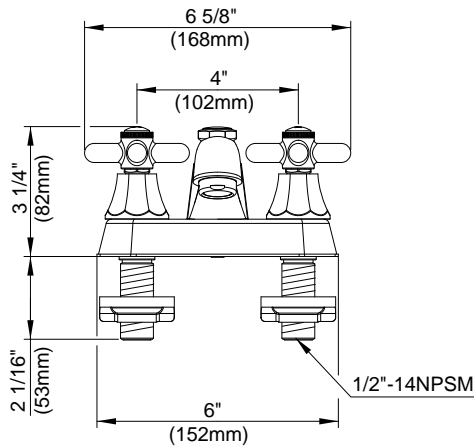

Submittal Information:

Job Name: _____
Contractor: _____

Location: _____
Contact #: _____