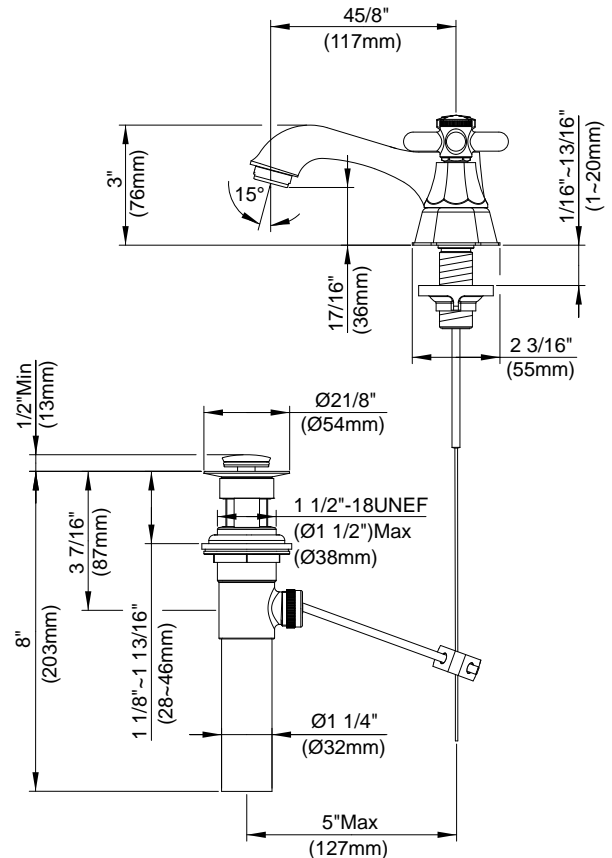

Submittal Information:

Job Name: _____
Contractor: _____

Location: _____
Contact #: _____