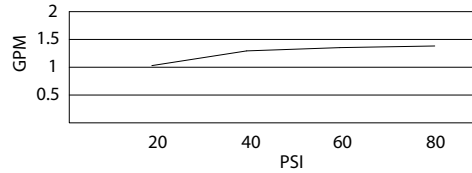

**Standards**

- UPC/cUPC
- NSF 61-9
- Energy policy act of 1992

- ASME A112.18.1

- CSA B125

- Meets CA AB-1953

Less than 0.25% lead content

**Flow Rate**

**Finishes Available**