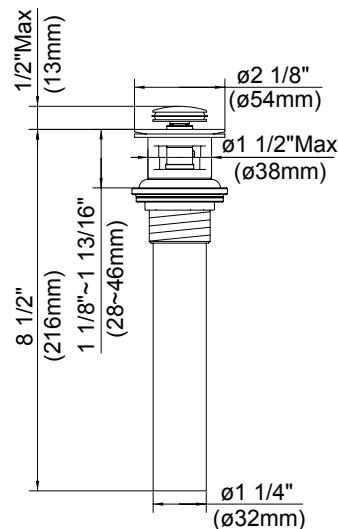

Specific Features: _____ Submitted Model No.: _____

SD221145/04-07.02