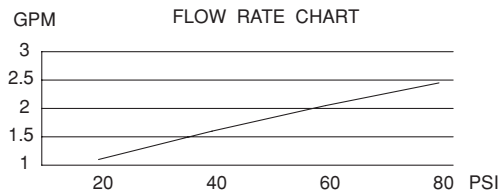

Specific Features: _____ Submitted Model No.: _____

SD221145/04-07.02