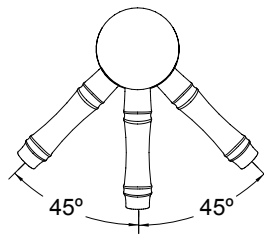

Specific Features: _____ Submitted Model No.: _____

SD221145/04-07.02