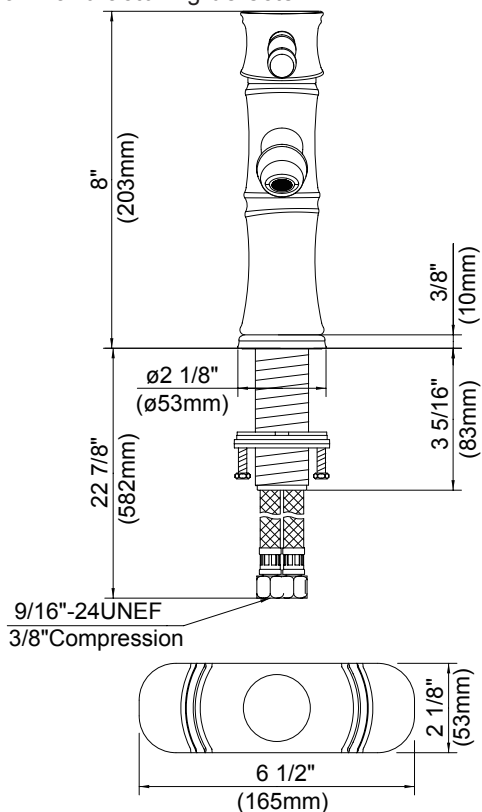

Specific Features: _____ Submitted Model No.: _____

SD221145/04-07.02