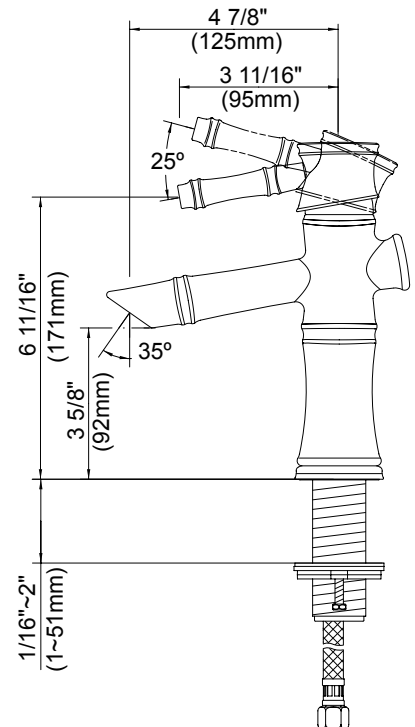

Specific Features: _____ Submitted Model No.: _____

SD221145/04-07.02