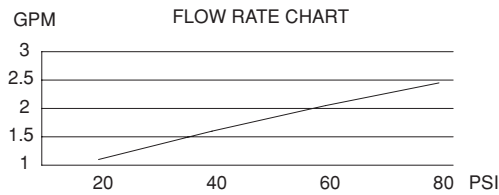

Specific Features: _____ Submitted Model No.: _____