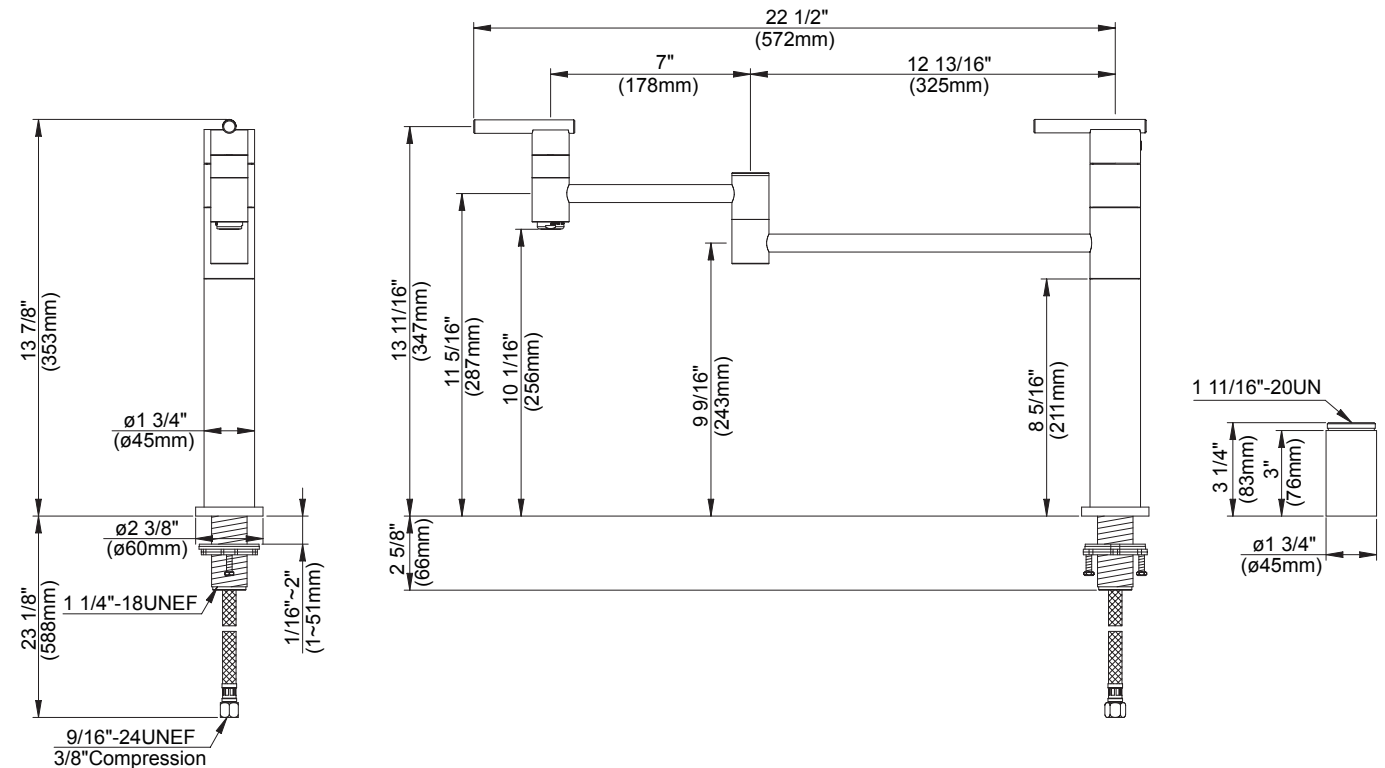

Specific Features: _____ Submitted Model No.: _____