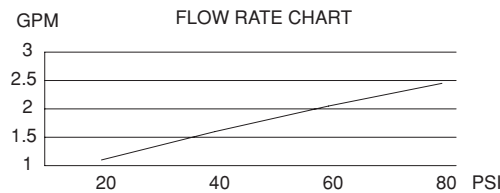

D206040
FAIRMONT™

Available Colors & Finish

- Chrome
- Distressed Nickel (DN)
- Oil Rub Bronze (RB)
- Stainless Steel (SS)

Flow & Valving

- See Chart

Standards

- ASME A112.18.1
- CSA B125
- NSF 61-9
- Listed IAPMO/UPC
- Energy policy act of 1992
- ADA Accessibility Guidelines for Buildings and Facilities - 4.27.4 Controls and Mechanisms