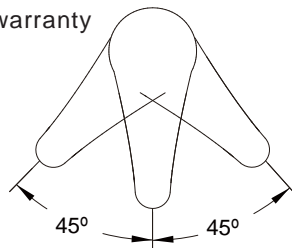

Warranty

Danze products are covered by a manufacturer's limited "lifetime" warranty for manufacturing defects.