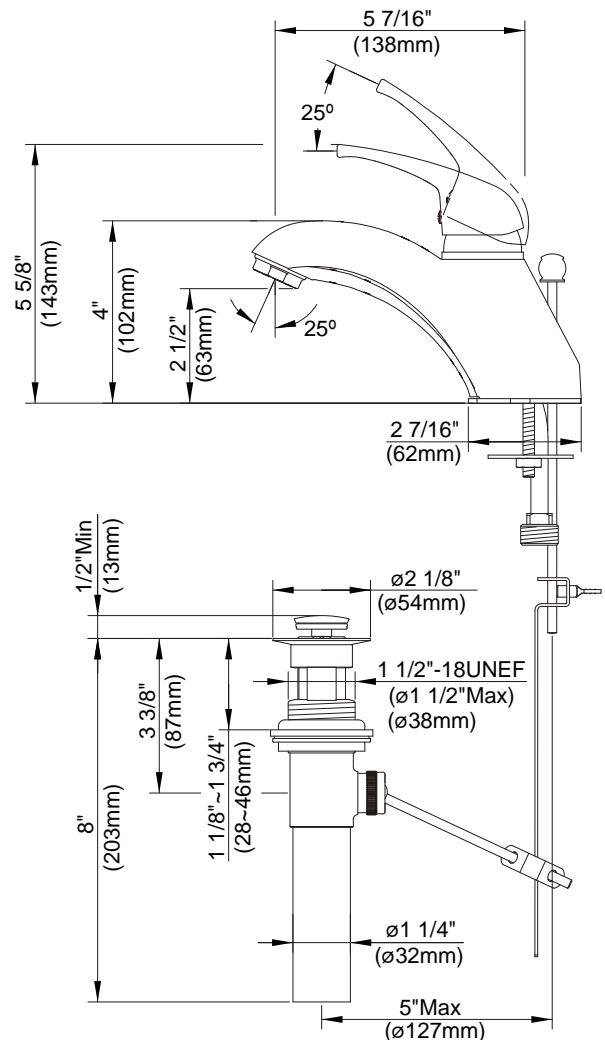

Warranty

Danze products are covered by a manufacturer's limited "lifetime" warranty for manufacturing defects.