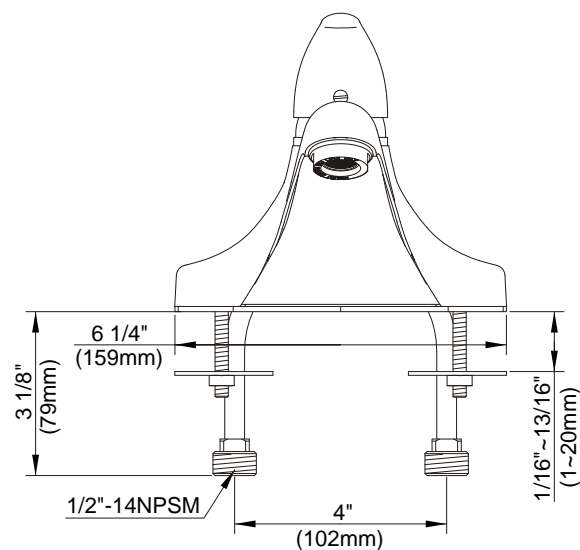

Warranty

Danze products are covered by a manufacturer's limited "lifetime" warranty for manufacturing defects.