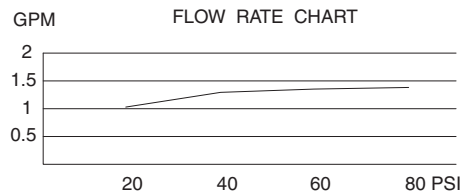

SINGLE HANDLE CENTERSET LAVATORY FAUCET

(Produced after 06.25.08)

Description

- Single lever handle with all brass pop-up drain assembly
- Fits 1 1/8" to 1 3/8" diameter mounting hole

Flow & Valving

- See Chart

Standards

- ASME A112.18.1
- CSA B125
- NSF 61-9
- Listed IAPMO/UPC
- Energy policy act of 1992
- ADA Accessibility Guidelines for Buildings and Facilities - 4.27.4 Controls and Mechanisms
- Manufactured in compliance with EPA High Efficiency Lavatory Faucet Specification

Available Colors & Finish

- Chrome
- Brushed Nickel (BN)

Warranty

Danze products are covered by a manufacturer's limited "lifetime" warranty for manufacturing defects.

Specific Features: _____ Submitted Model No.: _____

SD203112/09-08.03