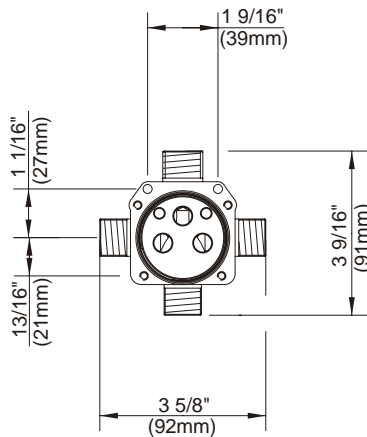

SINGLE CONTROL PRESSURE BALANCE MIXING VALVE

Description

- Temperature limit adjustment
- Back to back installation feature
- Mounting bracket & plaster guard included

Flow & Valving

Standards

- ASME A112.18.1
- CSA B125
- ASSE 1016
- Listed IAPMO/UPC

Warranty

Danze products are covered by a manufacturer's limited "lifetime" warranty for manufacturing defects.

D115000BT

Available Colors & Finish

- Rough Brass

Special Packaging

- Trim kits for this valve are packaged separately. Fits all Danze single handle tub/shower & shower only trims
- Model numbers for trim kit items include the suffix "T"