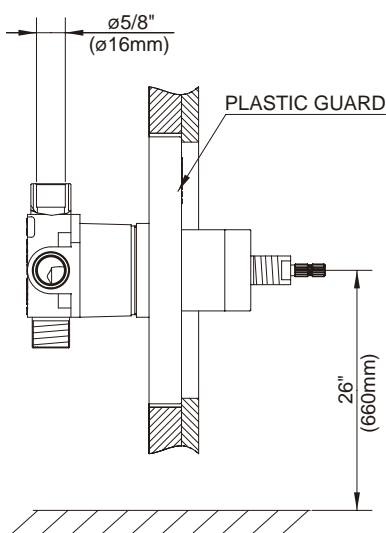

SINGLE CONTROL PRESSURE BALANCE MIXING VALVE

Description

- Temperature limit adjustment
- Back to back installation feature
- Mounting bracket & plaster guard included

Flow & Valving

Standards

- ASME A112.18.1
- CSA B125
- ASSE 1016
- Listed IAPMO/UPC

Warranty

Danze products are covered by a manufacturer's limited "lifetime" warranty for manufacturing defects.

D115000BT

Available Colors & Finish

- Rough Brass

Special Packaging

- Trim kits for this valve are packaged separately. Fits all Danze single handle tub/shower & shower only trims
- Model numbers for trim kit items include the suffix "T"