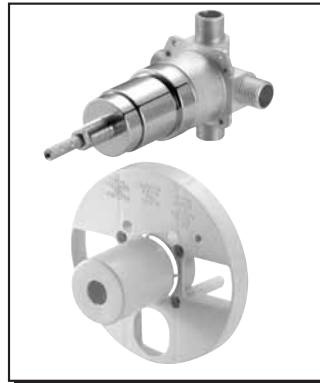

SINGLE CONTROL PRESSURE BALANCE MIXING VALVE

Description

- Temperature limit adjustment
- Back to back installation feature
- Mounting bracket & plaster guard included

Flow & Valving

Standards

- ASME A112.18.1
- CSA B125
- ASSE 1016
- Listed IAPMO/UPC

Warranty

Danze products are covered by a manufacturer's limited "lifetime" warranty for manufacturing defects.

D115000BT

Available Colors & Finish

- Rough Brass

Special Packaging

- Trim kits for this valve are packaged separately. Fits all Danze single handle tub/shower & shower only trims
- Model numbers for trim kit items include the suffix "T"

Specific Features: _____ Submitted Model No.: _____

SD115000BT/09-07.01