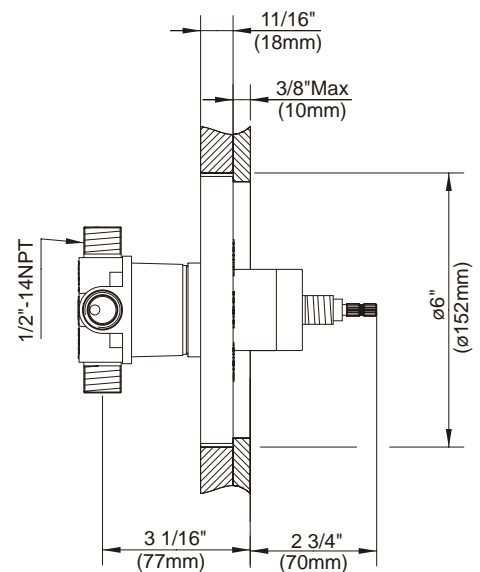

SINGLE CONTROL PRESSURE BALANCE MIXING VALVE

Description

- Temperature limit adjustment
- Back to back installation feature
- Mounting bracket & plaster guard included

Flow & Valving

Standards

- ASME A112.18.1
- CSA B125
- ASSE 1016
- Listed IAPMO/UPC

Warranty

Danze products are covered by a manufacturer's limited "lifetime" warranty for manufacturing defects.

D115000BT

Available Colors & Finish

- Rough Brass

Special Packaging

- Trim kits for this valve are packaged separately. Fits all Danze single handle tub/shower & shower only trims
- Model numbers for trim kit items include the suffix "T"