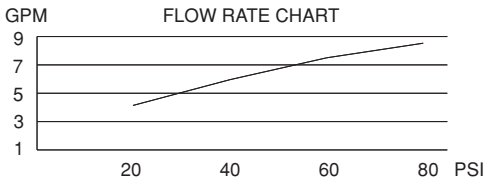

SINGLE CONTROL PRESSURE BALANCE MIXING VALVE

Description

- Temperature limit adjustment
- Back to back installation feature
- Mounting bracket & plaster guard included

Flow & Valving

Standards

- ASME A112.18.1
- CSA B125
- ASSE 1016
- Listed IAPMO/UPC