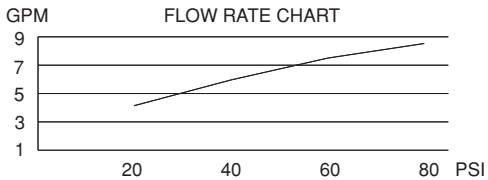

SINGLE CONTROL PRESSURE BALANCE MIXING VALVE WITH DIVERTER & SCREWDRIVER STOPS

Description

- Temperature limit adjustment
- Back to back installation feature
- Mounting bracket & plaster guard included

Flow & Valving