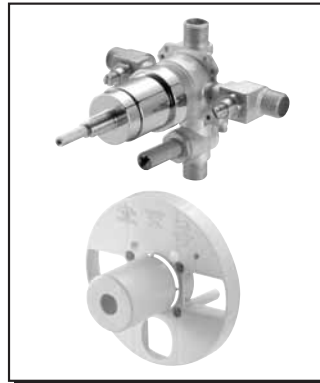

SINGLE CONTROL PRESSURE BALANCE MIXING VALVE WITH DIVERTER & SCREWDRIVER STOPS

Description

- Temperature limit adjustment
- Back to back installation feature
- Mounting bracket & plaster guard included

Flow & Valving

D113000BT

Available Colors & Finish

- Rough Brass

Special Packaging

- Trim kits for this valve are packaged separately. Fits all Danze single handle tub/shower & shower only trims
- Model numbers for trim kit items include the suffix "T"