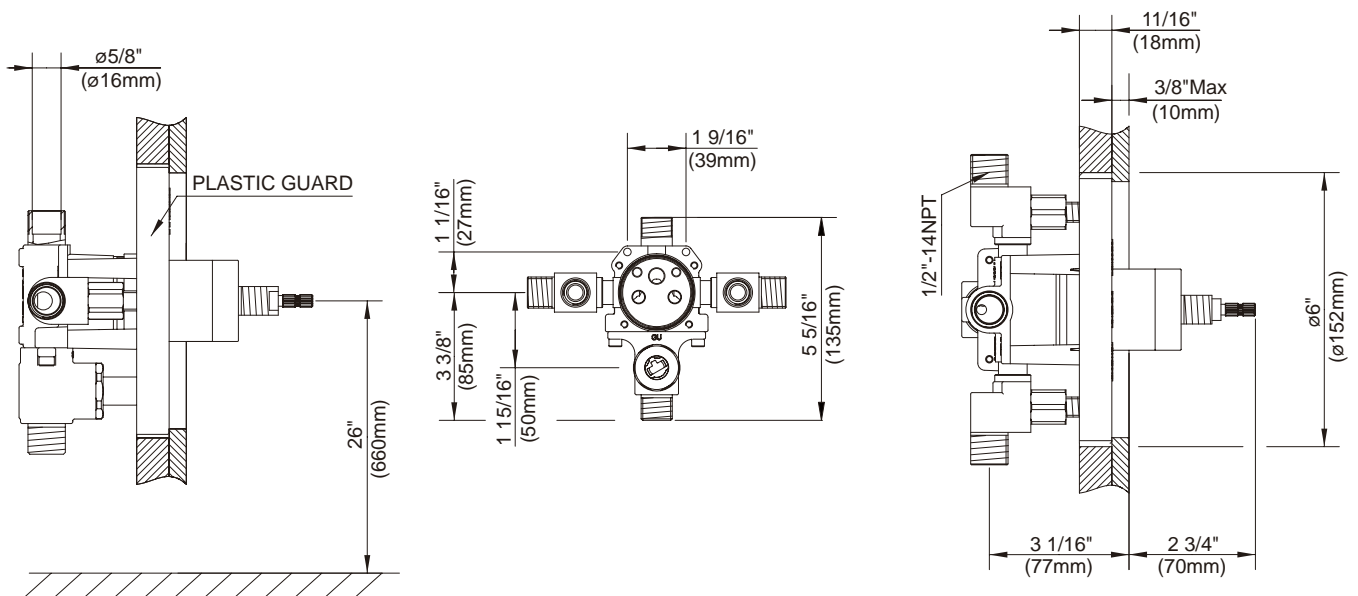

Specific Features: _____ Submitted Model No.: _____

SD113000BT/09-07.01