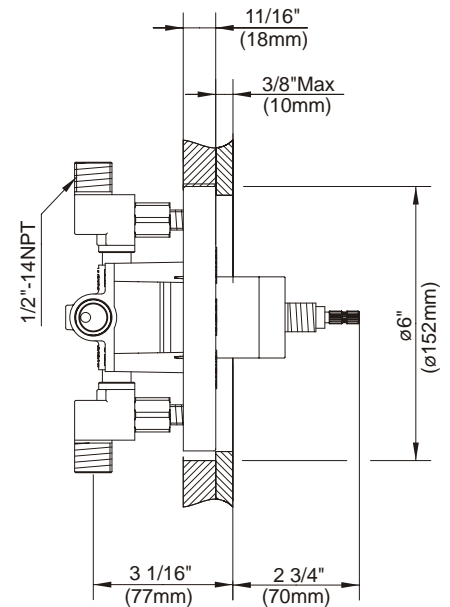

#### Special Packaging

- Trim kits for this valve are packaged separately. Fits all Danze single handle tub/shower & shower only trims
- Model numbers for trim kit items include the suffix "T"

Specific Features: \_\_\_\_\_ Submitted Model No.: \_\_\_\_\_