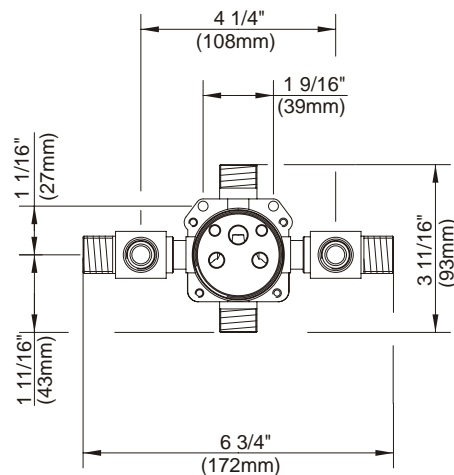

Specific Features: _____ Submitted Model No.: _____

SD112000BT/09-07.01