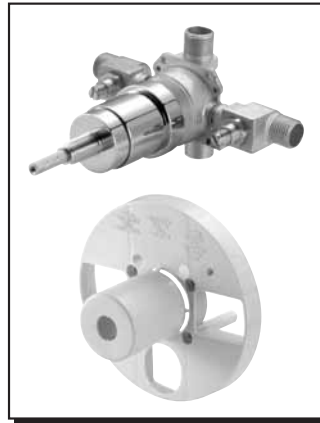

D112000BT

Available Colors & Finish

- Rough Brass

Special Packaging

- Trim kits for this valve are packaged separately. Fits all Danze single handle tub/shower & shower only trims
- Model numbers for trim kit items include the suffix "T"