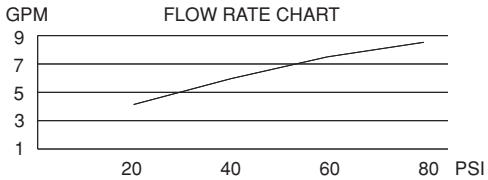

SINGLE CONTROL PRESSURE BALANCE MIXING VALVE WITH SCREWDRIVER STOPS

Description

- Temperature limit adjustment
- Back to back installation feature
- Mounting bracket & plaster guard included

Flow & Valving

Standards

- ASME A112.18.1
- CSA B125
- ASSE 1016
- Listed IAPMO/UPC

Warranty

Danze products are covered by a manufacturer's limited "lifetime" warranty for manufacturing defects.