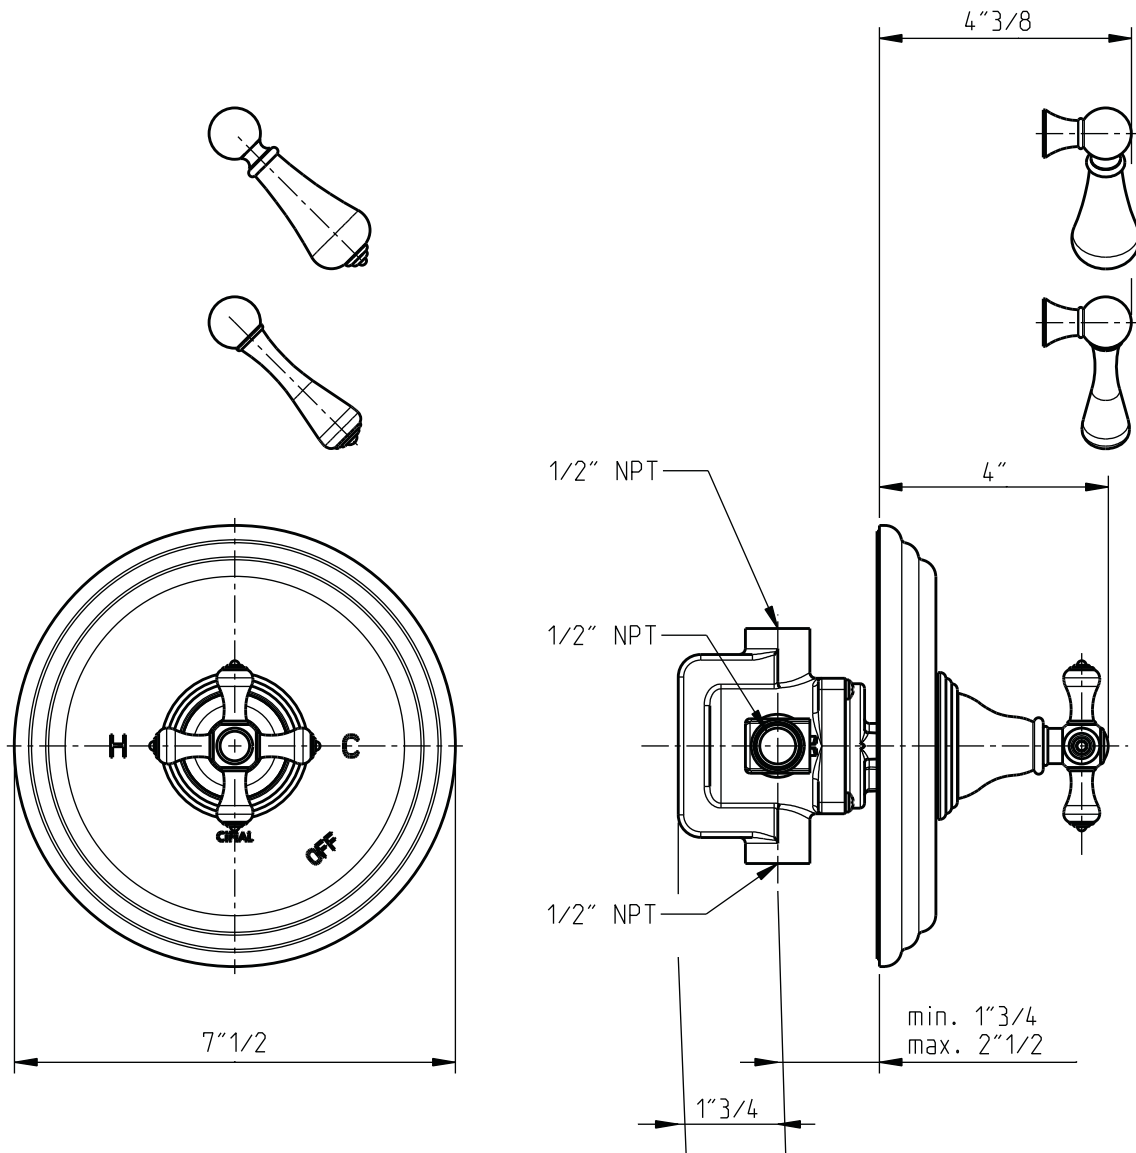

TECHNICAL SPECIFICATIONS

Asbury

Pressure balance mixing valve

code | 272 606 xxx
275 606 xxx
277 606 xxx
278 606 xxx

Rough: 289 705 999 or 289 708 999 (sold separately)

5663514
9830D022W04

dimensions inches