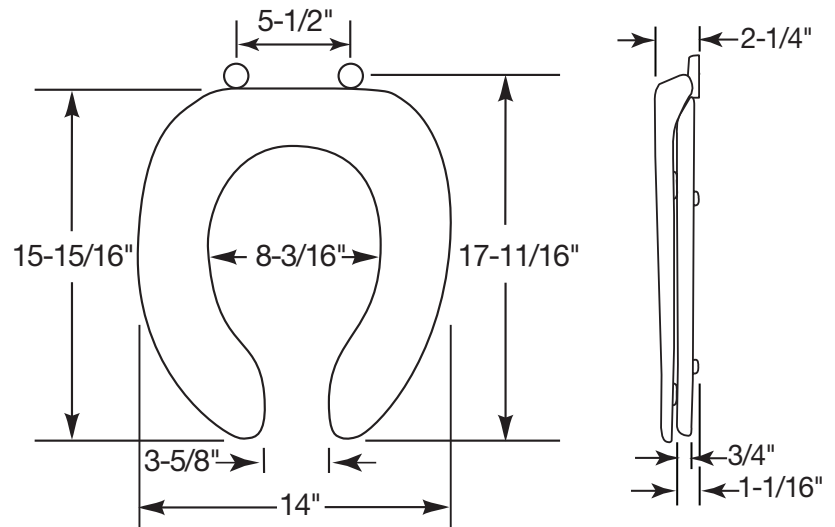

COMMERCIAL HEAVY-DUTY PLASTIC TOILET SEAT

MODEL #

COLOR #

290TLA/293SS

DESCRIPTION :

Open front with cover, elongated, heavy-duty, injection molded solid plastic toilet seat. Features four molded-in bumpers, color-matched Top-Tite® hinges with non-corrosive, top-tightening Hex-Tite™ bolts and wing nuts (290TL) or non-corrosive 300 Series stainless steel self-sustaining hinges (293SS). This seat complies with American National Standard Z124.5 Toilet (Water Closet) Seats as a class Commercial Heavy Duty.

SPECIFICATIONS :

Size:	Elongated
Material:	Plastic
Style:	Open Front with Cover
Bumpers:	Four
Hinges:	Plastic Top-Tite® (290TL) or 300 Series Stainless Steel Self-Sustaining (293SS)
Fastening System:	Non-Corrosive Hex-Tite™ Bolts and Wing Nuts (290TL) or 300 Series Stainless Steel Hardware (293SS)

FEATURES :

Top-Tite® (290TL) or 300 Series Stainless Steel Self Sustaining (293SS) Hinges

Non-Corrosive Hex-Tite™ Bolts and Wing Nuts (290TL) or 300 Series Stainless Steel Hardware (293SS)

DIMENSIONS :

TOP-TITE® HINGES (290TL)

SPECIFICATIONS:

Size:	Round
Material:	Plastic
Style:	Open Front with Cover
Bumpers:	Four
Hinges:	Plastic Top-Tite®
Fastening System:	Non-Corrosive Hex-Tite™ Bolts and Wing Nuts

FEATURES:

Top-Tite® Hinges