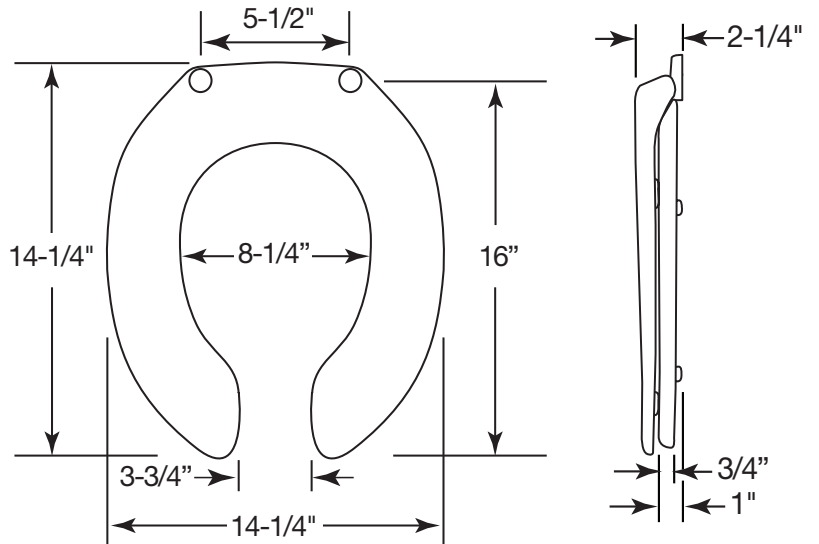

SPECIFICATIONS:

Size:	Round
Material:	Plastic
Style:	Open Front with Cover
Bumpers:	Four
Hinges:	Plastic Top-Tite®
Fastening System:	Non-Corrosive Hex-Tite™ Bolts and Wing Nuts

FEATURES:

Top-Tite® Hinges

Non-Corrosive Hex-Tite™ Bolts and Wing Nuts

DIMENSIONS:

TOP-TITE® HINGES

NON-CORROSIVE BOLTS
AND WING NUTS

Proudly Made in the USA

Church Seats, Sheboygan Falls, WI 53085
www.ToiletSeats.com

Phone: 920-467-2664 | 800-233-7328 Fax: 920-467-8573
©2012 0B7082244