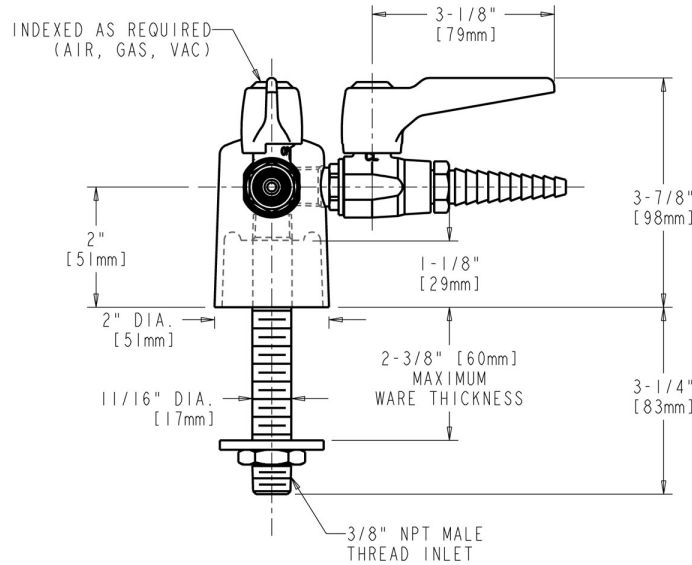

MECHANICAL FAUCETS

982-909-957-3KAGVCP

Ball Valves

Product Type

Deck Mounted Multiple Ball Valves Turret with Two Ball Valves @ 90°

Features & Specifications

- Multiple Ball Valves
- Full Flow Nozzle
- Shank Assembly, Male Thread
- May Be Used with Most Laboratory Gases

Full Flow Nozzle Laboratory Serrated

Price \$ 19.59

Features & Specifications

Laboratory Serrated Design
3/8" - 18 NPT Male Inlet
10 Serration Nozzle for Typical Laboratory
Hoses
Chrome Plated Finish

*No
Image
Available*

Architect/Engineer Specification

Chicago Faucets No. 982-909-957-3KAGVCP, Deck Mounted Multiple Ball Valves Turret with Two Ball Valves @ 90°, polished chrome plated solid brass construction Full Flow Laboratory Serrated Nozzle. Shank Assembly, Male Thread. May Be Used with Most Laboratory Gases. .