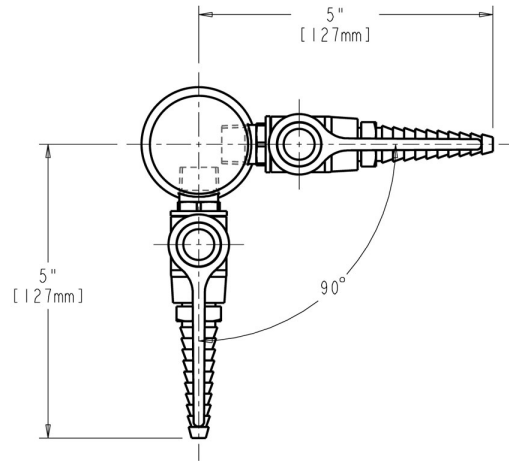

MECHANICAL FAUCETS

982-909-957-3KAGVCP

Ball Valves

Product Type

Deck Mounted Multiple Ball Valves Turret with Two Ball Valves @ 90°

Features & Specifications

- Multiple Ball Valves
- Full Flow Nozzle
- Shank Assembly, Male Thread
- May Be Used with Most Laboratory Gases

Full Flow Nozzle Laboratory Serrated

Price \$ 19.59

Features & Specifications

Laboratory Serrated Design
3/8" - 18 NPT Male Inlet
10 Serration Nozzle for Typical Laboratory
Hoses
Chrome Plated Finish

*No
Image
Available*

Architect/Engineer Specification

Chicago Faucets No. 982-909-957-3KAGVCP, Deck Mounted Multiple Ball Valves Turret with Two Ball Valves @ 90°, polished chrome plated solid brass construction Full Flow Laboratory Serrated Nozzle. Shank Assembly, Male Thread. May Be Used with Most Laboratory Gases. .