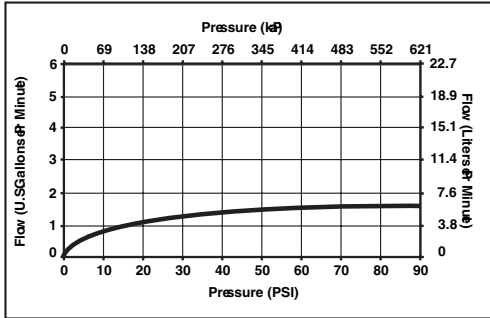

COMPLIES WITH:

- ANSI/ASME A112.18.1 / CSA B125.1
- ICC/ANSI A117.1