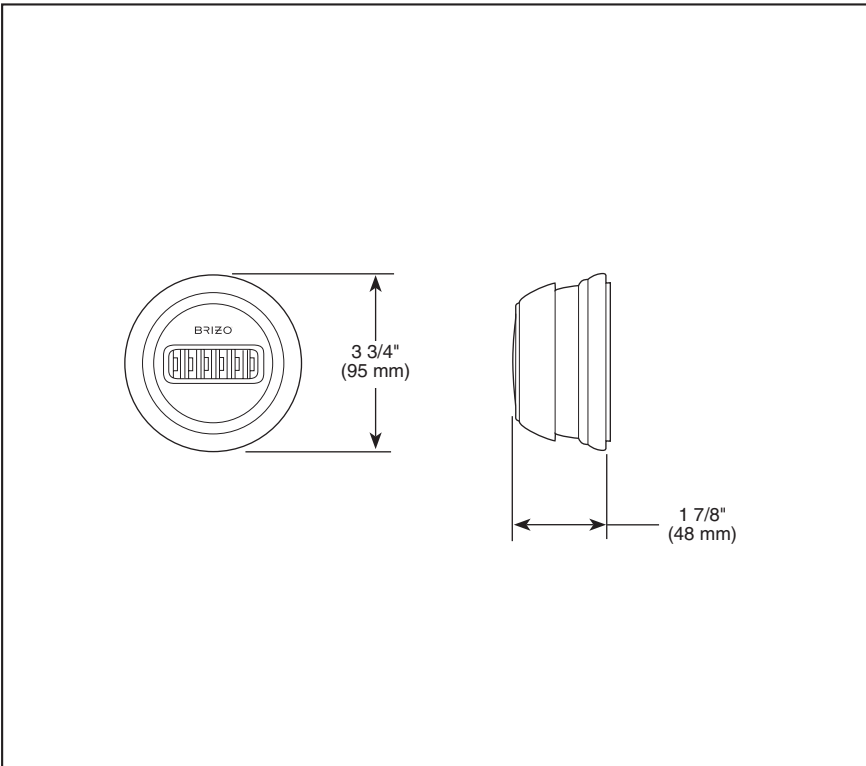

Submitted Model No.: _____

Specific Features: _____

BRIZO®

BODY SPRAY

- H₂O Kinetic Body Spray Trim
- 1.6 GPM, Experience of 2.5 GPM

STANDARD SPECIFICATIONS

- Requires 1/2" R84101 body spray rough-in.
- 1.6 gpm @ 80 PSI, experience of 2.5 gpm.
- Features patented H₂O Kenetic Technology®.
- Adjusts both vertically and horizontally.
- Rough opening must be a minimum of 2 5/8" diameter.
- Previously shipped as complete unit as 60000 series.