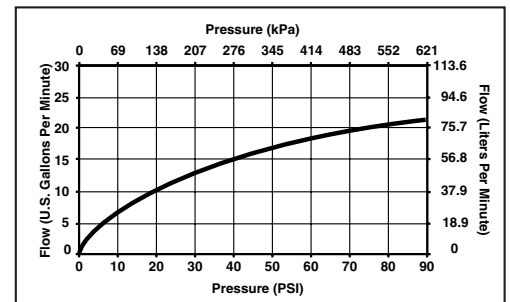

COMPLIES WITH:

ANSI/ASME A112.18.1 / CSA B125.1

Delta Faucet Company
Indianapolis, Indiana 46280
A Division of Masco Corporation of Indiana
© 2008 Masco Corporation of Indiana