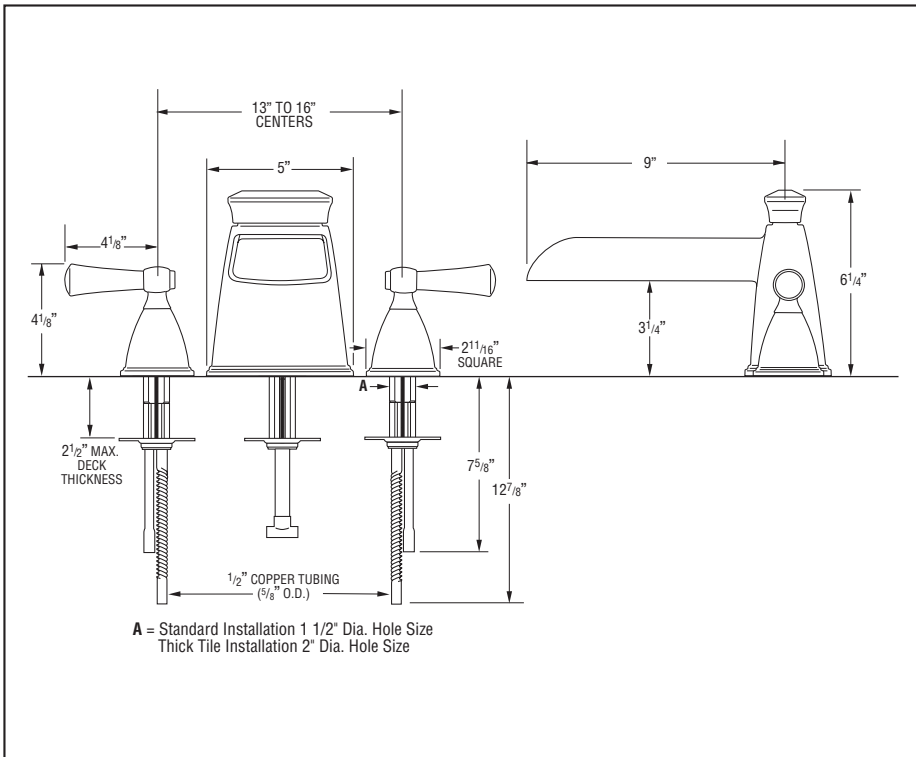

BRIZO®

BATH VALVES

- Vesi™ Collection Open Channel Spout Two-Handle
- Complete Trim and Rough-In
- Flexible Deck or Ledge Mount
- Ceramic Disc Valving
- 13" – 16" Centers
- Adjustable Rough-In for Thin or Thick Deck Installations
- For Thick Deck Application-Rough Installed before Mud and Tile
- Three Hole Installation

STANDARD SPECIFICATIONS:

- Roman tub valve.
- 13" – 16" centers.
- Valve mechanism shall be of the rotating cylinder type with 180° rotation.
- Ceramic disc valving.
- Hot and cold stem units shall be interchangeable.
- All operating parts shall be replaceable from the top.
- Adjustable rough-in for thick and thin deck installations.

WARRANTY

- Lifetime Faucet and Finish Limited Warranty to the original consumer purchaser to be free from defects in material and workmanship.
- 5 Year Limited Warranty for usage in all industrial, commercial and business applications.