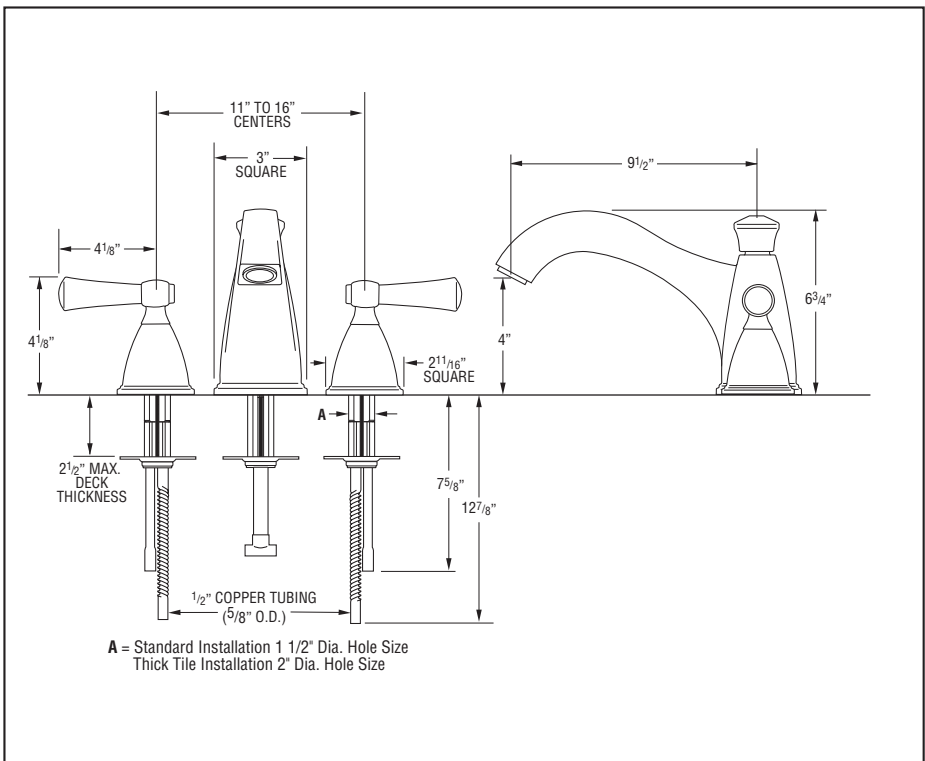

Submitted Model No.: _____

Specific Features: _____

BRIZO®

BATH VALVES

- Vesi™ Collection Curved Spout
- Two-Handle
- Complete Trim and Rough-In
- Flexible Deck or Ledge Mount
- Ceramic Disc Valving
- 11" – 16" Centers
- Adjustable Rough-In for Thin or Thick Deck Installations
- For Thick Deck Application-Rough Installed before Mud and Tile
- Three Hole Installation

STANDARD SPECIFICATIONS:

- Roman tub valve.
- 11" – 16" centers.
- Valve mechanism shall be of the rotating cylinder type with 180° rotation.
- Ceramic disc valving.
- Hot and cold stem units shall be interchangeable.
- All operating parts shall be replaceable from the top.
- Adjustable rough-in for thick and thin deck installations.

WARRANTY

- Lifetime Faucet and Finish Limited Warranty to the original consumer purchaser to be free from defects in material and workmanship.
- 5 Year Limited Warranty for usage in all industrial, commercial and business applications.

COMPLIES WITH:

ANSI/ASME A1 12.18.1 / CSA B1 25.1

Delta Faucet Company

Indianapolis, Indiana 46280
A Division of Masco Corporation of Indiana
© 2008 Masco Corporation of Indiana