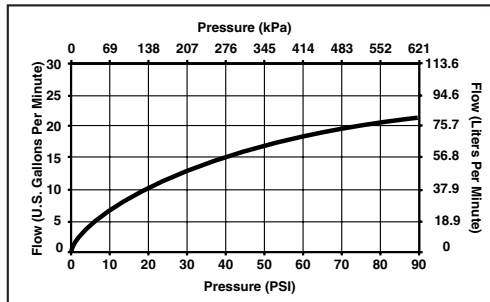

COMPLIES WITH:

ANSI/ASME A1 12.18.1 / CSA B1 25.1