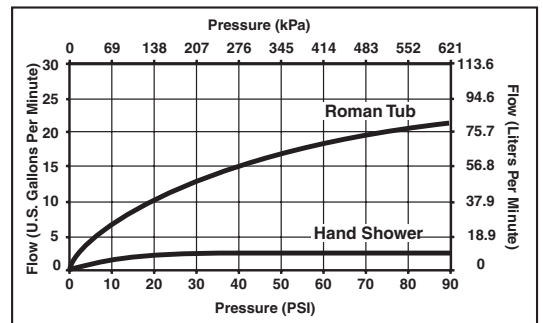

Delta reserves the right (1) to make changes in specifications and materials, and (2) to change or discontinue models, both without notice or obligation. Dimensions are for reference only. See current full-line price book for finish options and product availability.

BSP-B-T67336 Rev. A

Delta Faucet Company

Indianapolis, IN 46280
A Division of Masco Corporation of Indiana
© 2008 Masco Corporation of Indiana