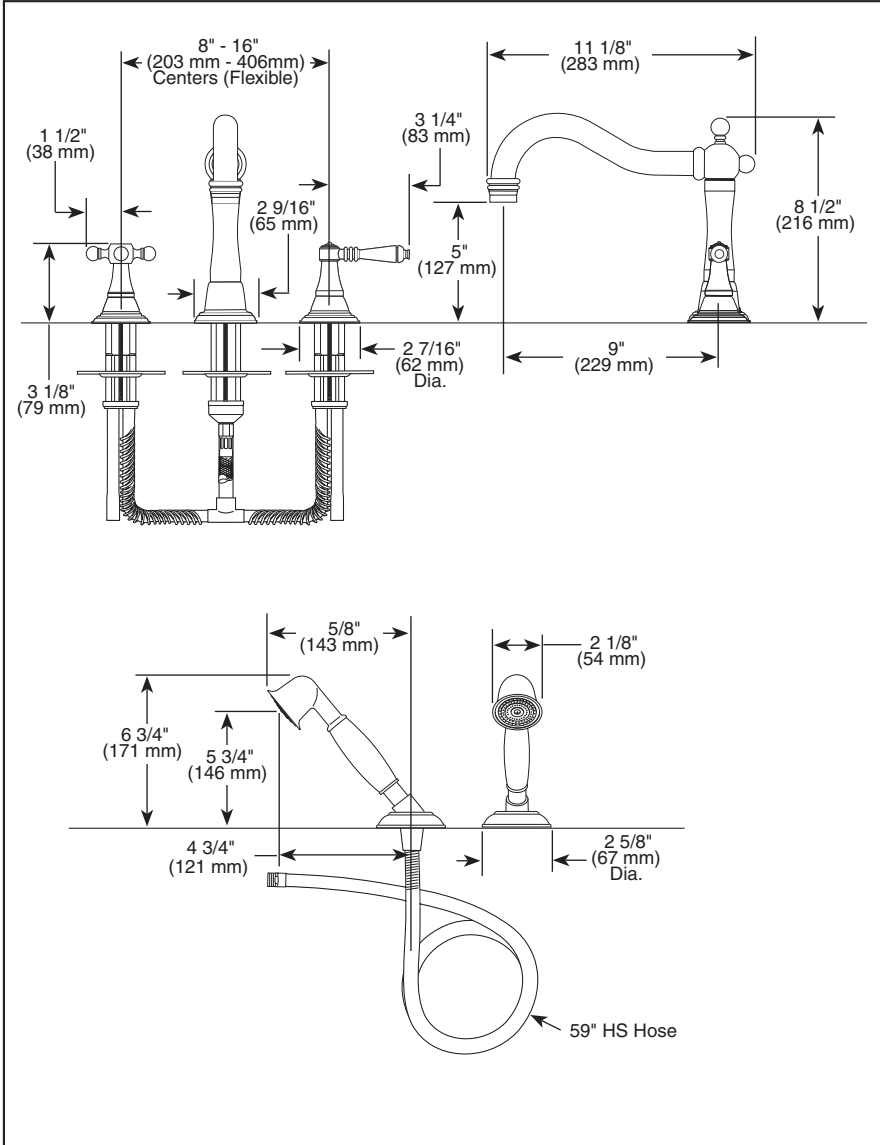

Submitted Model No.: _____

Specific Features: _____

BRIZO[®]

ROMAN TUB/WHIRLPOOL FAUCET TRIM

- Tresa™ Bath Collection
- Three Hole Installation (T67336 & T67338 Series)
- Four Hole Installation (T67436 & T67438 Series)
- Rough-In Kit Must Also be Ordered to Complete Installation (R64707 for four hole and R62707 for three hole)

STANDARD SPECIFICATIONS:

- Trim Only for two handle Roman Tub faucet for concealed mounting.
- 11 1/8" (283 mm) long, 8 1/2" (216 mm) high slip-on rigid spout.
- Temperature and volume controlled with handles.
- Rough-In kit must also be ordered to complete installation (R64707 for four hole and R62707 for three hole). There are separate specification sheets on each rough-in kit if more details are required.
- Handshower includes double check valves for backflow prevention (T67436 & T67438).
- Handshower flows 2.5 gpm @ 80 psi.
- Minimum 4 1/2" (114 mm) to maximum 10" (254 mm) distance between holes.
- Accommodates up to 2 1/2" deck thickness.

COMPLETE VALVE COMPLIES WITH:

- ASME A112.18.1 / CSA B125.1
- Indicates ADA compliance to ICC/ANSI A117.1

Delta reserves the right (1) to make changes in specifications and materials, and (2) to change or discontinue models, both without notice or obligation. Dimensions are for reference only. See current full-line price book for finish options and product availability.