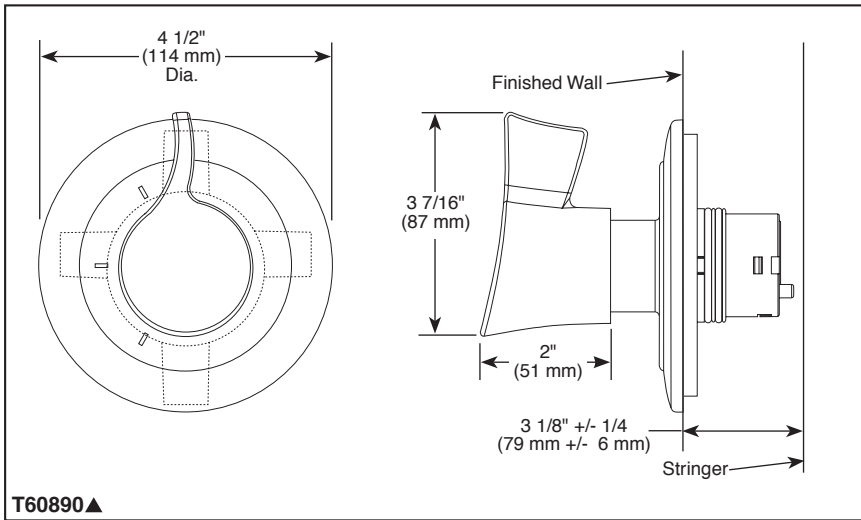

BRIZO®

CUSTOM SHOWER DIVERTER

- RSVP® Collection
- Three Function Diverter Trim (T60890)
- Six Function Diverter Trim (T60990)

Submitted Model No.: _____

Specific Features: _____

▲ Designate proper finish suffix

BSP-B-T60890 Rev. D

STANDARD SPECIFICATION

- Three function diverter 2 individual positions, 1 shared position.
- Six function diverter 3 individual positions, 3 shared positions.
- Must also order R60700 rough-in.
- Non shared 3 function cartridge RP72123 and 6 function cartridge RP72124 are available.