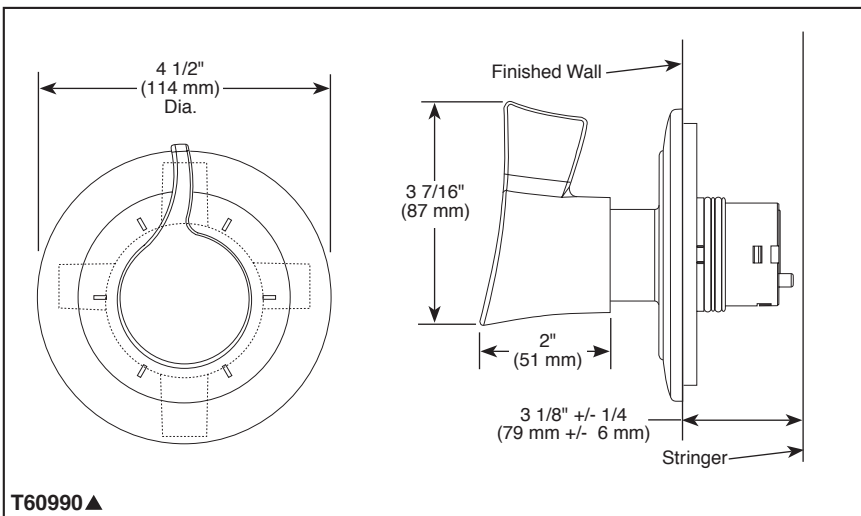

BRIZO®

CUSTOM SHOWER DIVERTER

- RSVP® Collection
- Three Function Diverter Trim (T60890)
- Six Function Diverter Trim (T60990)

Submitted Model No.: _____

Specific Features: _____

▲ Designate proper finish suffix

BSP-B-T60890 Rev. D

STANDARD SPECIFICATION

- Three function diverter 2 individual positions, 1 shared position.
- Six function diverter 3 individual positions, 3 shared positions.
- Must also order R60700 rough-in.
- Non shared 3 function cartridge RP72123 and 6 function cartridge RP72124 are available.