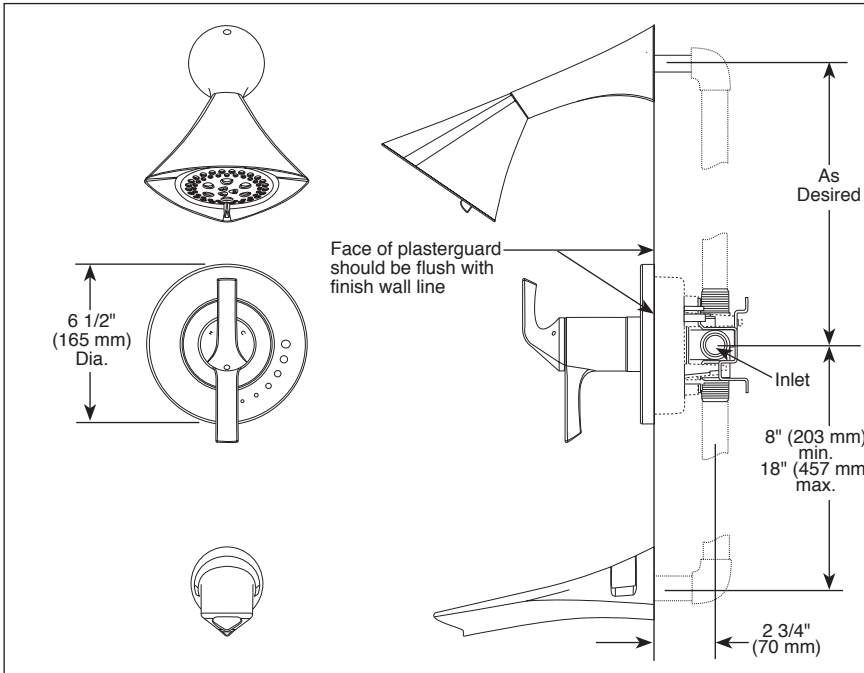

BRIZO®

TUB AND SHOWER FAUCET TRIM

Submitted Model No.: _____

Specific Features: _____

RP74785 Available Extension Kit

▲ Designate proper finish suffix

- Sotria™ Bath Collection
- TempAssure® Thermostatic
- Valve Only (T60050)
- Shower Only (T60250)
- Tub/Shower (T60450)

STANDARD SPECIFICATIONS:

- TempAssure® thermostatic valve cartridge.
- Thermostatic wax element maintains the outlet temperature to $\pm 3.6^\circ\text{F}$.
- Must also order MultiChoice® Universal rough valve body.
- Back-to-back installation capability.
- Lever volume control handle; temperature adjustment lever.
- Graphics indicate hot/cold temperature adjustment.
- Field adjustable to limit handle rotation into hot water zone.
- All parts replaceable from the front of the valve.
- Adjusts for up to 1" wall thickness. Optional extension kit (RP74785) extends rough installation up to 1 3/4"
- Tool for showerhead to showerarm assembly provided.
- Decorative, cast brass showerarm and tub spout with slip-on feature and integrated pull-up diverter.
- Multi-function showerhead featuring H₂Okinetic Technology; 2.0 gpm @ 80 PSI (7.6 L/Min @ 552 kPa).