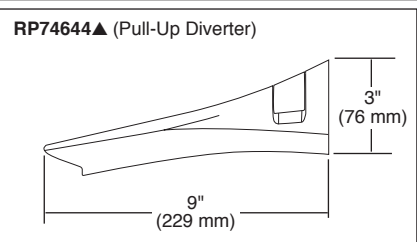

BRIZO®

TUB AND SHOWER FAUCET TRIM

Submitted Model No.: _____

Specific Features: _____

RP74785 Available Extension Kit

▲ Designate proper finish suffix

- Sotria™ Bath Collection
- TempAssure® Thermostatic
- Valve Only (T60050)
- Shower Only (T60250)
- Tub/Shower (T60450)

STANDARD SPECIFICATIONS:

- TempAssure® thermostatic valve cartridge.
- Thermostatic wax element maintains the outlet temperature to $\pm 3.6^\circ\text{F}$.
- Must also order MultiChoice® Universal rough valve body.
- Back-to-back installation capability.
- Lever volume control handle; temperature adjustment lever.
- Graphics indicate hot/cold temperature adjustment.
- Field adjustable to limit handle rotation into hot water zone.
- All parts replaceable from the front of the valve.
- Adjusts for up to 1" wall thickness. Optional extension kit (RP74785) extends rough installation up to 1 3/4"
- Tool for showerhead to showerarm assembly provided.
- Decorative, cast brass showerarm and tub spout with slip-on feature and integrated pull-up diverter.
- Multi-function showerhead featuring H₂Okinetic Technology; 2.0 gpm @ 80 PSI (7.6 L/Min @ 552 kPa).