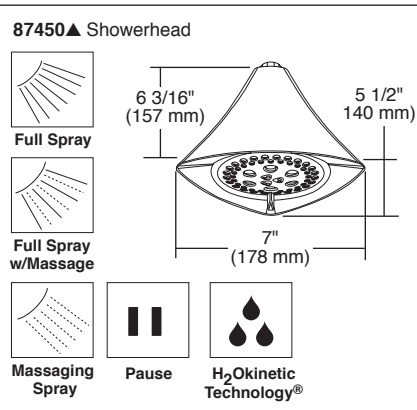

BRIZO®

TUB AND SHOWER FAUCET TRIM

Submitted Model No.: _____

Specific Features: _____

RP74785 Available Extension Kit

▲ Designate proper finish suffix

- Sotria™ Bath Collection
- TempAssure® Thermostatic
- Valve Only (T60050)
- Shower Only (T60250)
- Tub/Shower (T60450)

STANDARD SPECIFICATIONS:

- TempAssure® thermostatic valve cartridge.
- Thermostatic wax element maintains the outlet temperature to $\pm 3.6^\circ\text{F}$.
- Must also order MultiChoice® Universal rough valve body.
- Back-to-back installation capability.
- Lever volume control handle; temperature adjustment lever.
- Graphics indicate hot/cold temperature adjustment.
- Field adjustable to limit handle rotation into hot water zone.
- All parts replaceable from the front of the valve.
- Adjusts for up to 1" wall thickness. Optional extension kit (RP74785) extends rough installation up to 1 3/4"
- Tool for showerhead to showerarm assembly provided.
- Decorative, cast brass showerarm and tub spout with slip-on feature and integrated pull-up diverter.
- Multi-function showerhead featuring H₂Okinetic Technology; 2.0 gpm @ 80 PSI (7.6 L/Min @ 552 kPa).