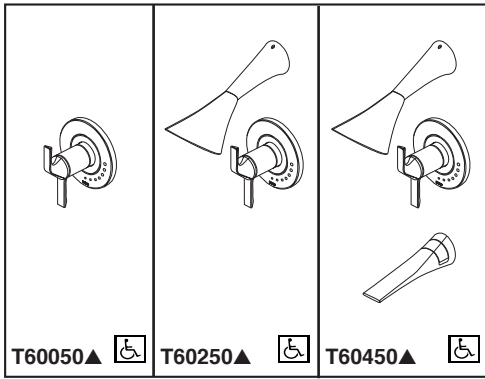

BRIZO®

TUB AND SHOWER FAUCET TRIM

Submitted Model No.: _____

Specific Features: _____

RP74785 Available Extension Kit

▲ Designate proper finish suffix

- Sotria™ Bath Collection
- TempAssure® Thermostatic
- Valve Only (T60050)
- Shower Only (T60250)
- Tub/Shower (T60450)

STANDARD SPECIFICATIONS:

- TempAssure® thermostatic valve cartridge.
- Thermostatic wax element maintains the outlet temperature to $\pm 3.6^\circ\text{F}$.
- Must also order MultiChoice® Universal rough valve body.
- Back-to-back installation capability.
- Lever volume control handle; temperature adjustment lever.
- Graphics indicate hot/cold temperature adjustment.
- Field adjustable to limit handle rotation into hot water zone.
- All parts replaceable from the front of the valve.
- Adjusts for up to 1" wall thickness. Optional extension kit (RP74785) extends rough installation up to 1 3/4"
- Tool for showerhead to showerarm assembly provided.
- Decorative, cast brass showerarm and tub spout with slip-on feature and integrated pull-up diverter.
- Multi-function showerhead featuring H₂Okinetic Technology; 2.0 gpm @ 80 PSI (7.6 L/Min @ 552 kPa).