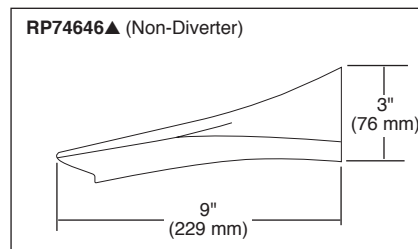

BRIZO®

TUB AND SHOWER FAUCET TRIM

Submitted Model No.: _____

Specific Features: _____

RP74785 Available Extension Kit

▲ Designate proper finish suffix

- Sotria™ Bath Collection
- TempAssure® Thermostatic
- Valve Only (T60050)
- Shower Only (T60250)
- Tub/Shower (T60450)

STANDARD SPECIFICATIONS:

- TempAssure® thermostatic valve cartridge.
- Thermostatic wax element maintains the outlet temperature to $\pm 3.6^\circ\text{F}$.
- Must also order MultiChoice® Universal rough valve body.
- Back-to-back installation capability.
- Lever volume control handle; temperature adjustment lever.
- Graphics indicate hot/cold temperature adjustment.
- Field adjustable to limit handle rotation into hot water zone.
- All parts replaceable from the front of the valve.
- Adjusts for up to 1" wall thickness. Optional extension kit (RP74785) extends rough installation up to 1 3/4"
- Tool for showerhead to showerarm assembly provided.
- Decorative, cast brass showerarm and tub spout with slip-on feature and integrated pull-up diverter.
- Multi-function showerhead featuring H₂Okinetic Technology; 2.0 gpm @ 80 PSI (7.6 L/Min @ 552 kPa).