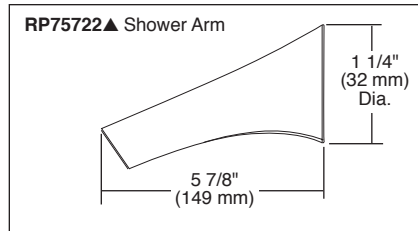

BRIZO®

TUB AND SHOWER FAUCET TRIM

Submitted Model No.: _____

Specific Features: _____

RP74785 Available Extension Kit

▲ Designate proper finish suffix

- Sotria™ Bath Collection
- TempAssure® Thermostatic
- Valve Only (T60050)
- Shower Only (T60250)
- Tub/Shower (T60450)

STANDARD SPECIFICATIONS:

- TempAssure® thermostatic valve cartridge.
- Thermostatic wax element maintains the outlet temperature to $\pm 3.6^\circ\text{F}$.
- Must also order MultiChoice® Universal rough valve body.
- Back-to-back installation capability.
- Lever volume control handle; temperature adjustment lever.
- Graphics indicate hot/cold temperature adjustment.
- Field adjustable to limit handle rotation into hot water zone.
- All parts replaceable from the front of the valve.
- Adjusts for up to 1" wall thickness. Optional extension kit (RP74785) extends rough installation up to 1 3/4"
- Tool for showerhead to showerarm assembly provided.
- Decorative, cast brass showerarm and tub spout with slip-on feature and integrated pull-up diverter.
- Multi-function showerhead featuring H₂Okinetic Technology; 2.0 gpm @ 80 PSI (7.6 L/Min @ 552 kPa).