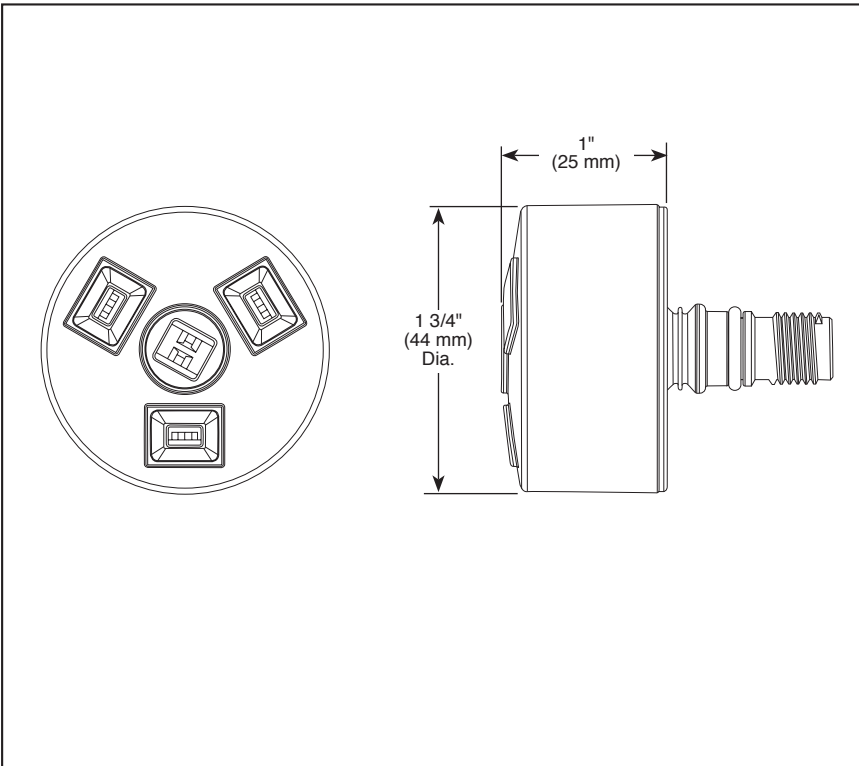

SH84101▲

Submitted Model No.: _____

Specific Features: _____

▲ Designate proper finish suffix

BRIZO®

HYDRACHOICE™ MASSAGING SPRAY HEAD WITH H₂OKINETIC® TECHNOLOGY

STANDARD SPECIFICATIONS

- Must order rough (R84100) and trim (T84613▲ or T84913▲) separately.
- Spray head automatically extends 1 11/32" out of the wall when water is turned on.
- Spray heads are interchangeable by user.
- Spray heads adjust up to 50° in any direction once extended.
- Features H₂Okinetic® Technology.