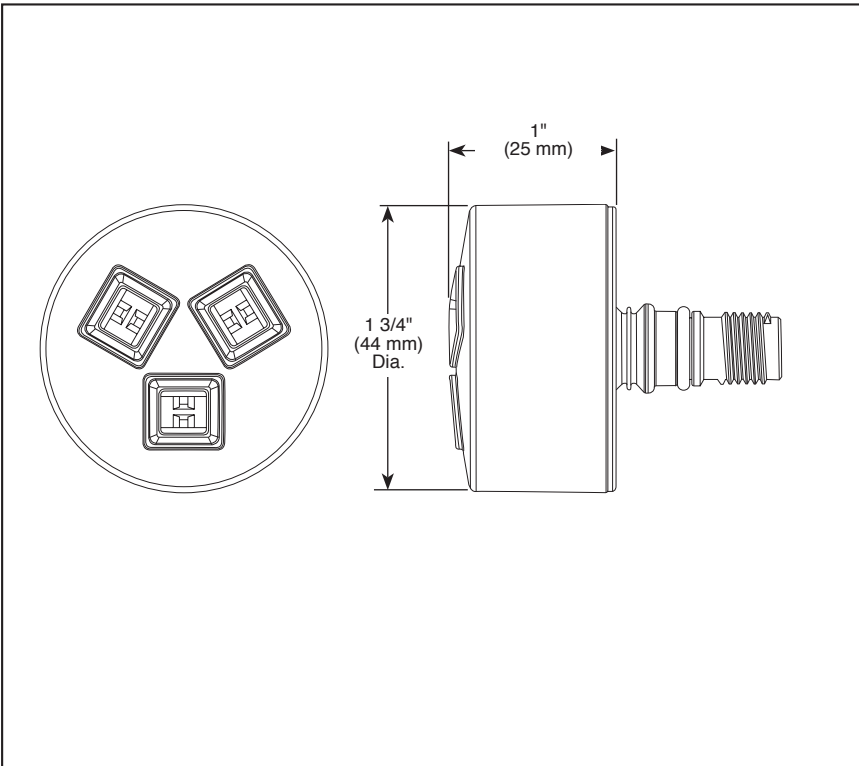

SH84100▲

Submitted Model No.: _____

Specific Features: _____

▲ Designate proper finish suffix

BRIZO®

HYDRACHOICE™ SOOTHING SPRAY HEAD WITH H₂OKINETIC® TECHNOLOGY

STANDARD SPECIFICATIONS

- Must order rough (R84100) and trim (T84613▲ or T84913▲) separately.
- Spray head automatically extends 1 11/32" out of the wall when water is turned on.
- Spray heads are interchangeable by user.
- Spray heads adjust up to 50° in any direction once extended.
- Features H₂Okinetic® Technology.