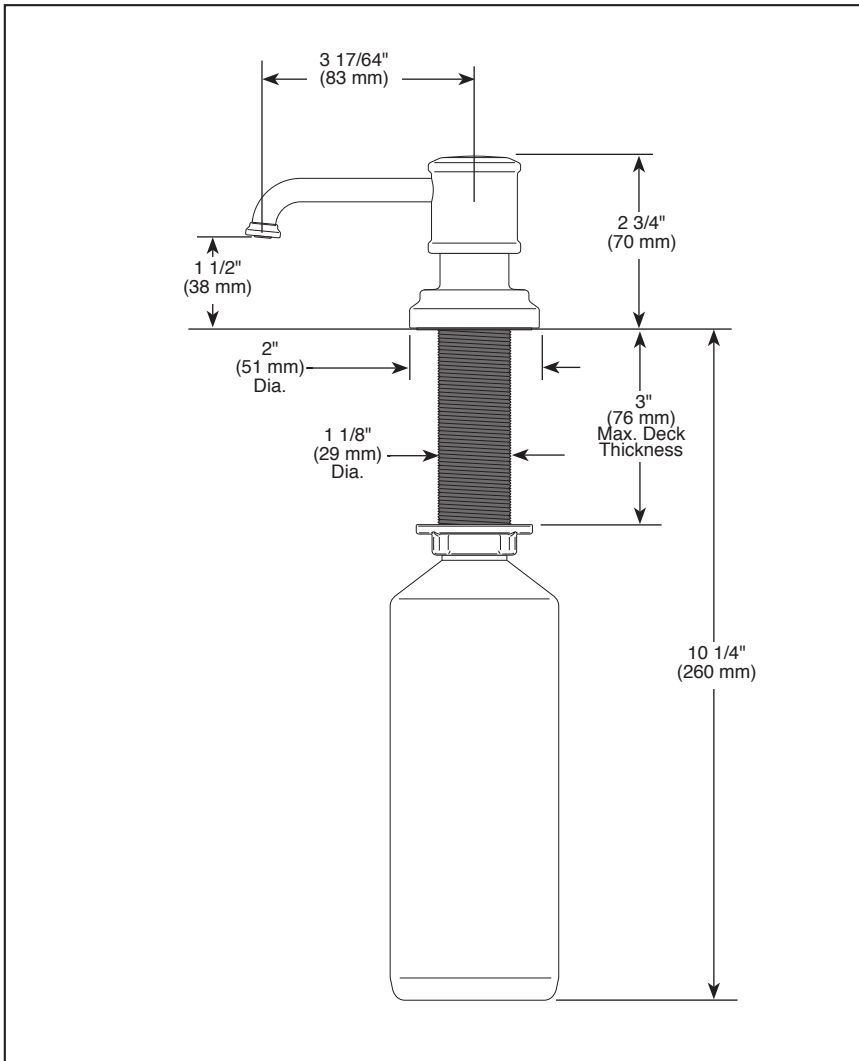

## SOAP DISPENSER

Submitted Model No.: \_\_\_\_\_

Specific Features: \_\_\_\_\_

▲ Designate Proper Finish Suffix

### STANDARD SPECIFICATIONS:

- 13 ounce bottle.
- Refillable from above the deck.
- 3" max. deck thickness.
- Includes RP30395 refill funnel.
- Fits hole size  $1 \frac{3}{8}$ " +/-  $\frac{1}{8}$ ".