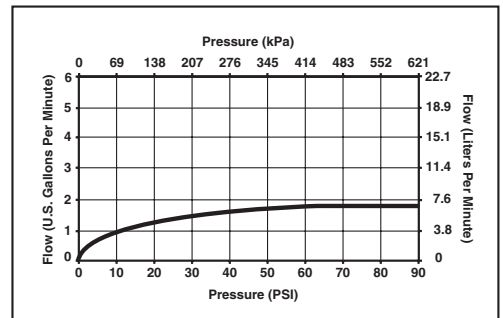

COMPLIES WITH:

- ANSI/ASME A112.18.1 / CSA B125.1