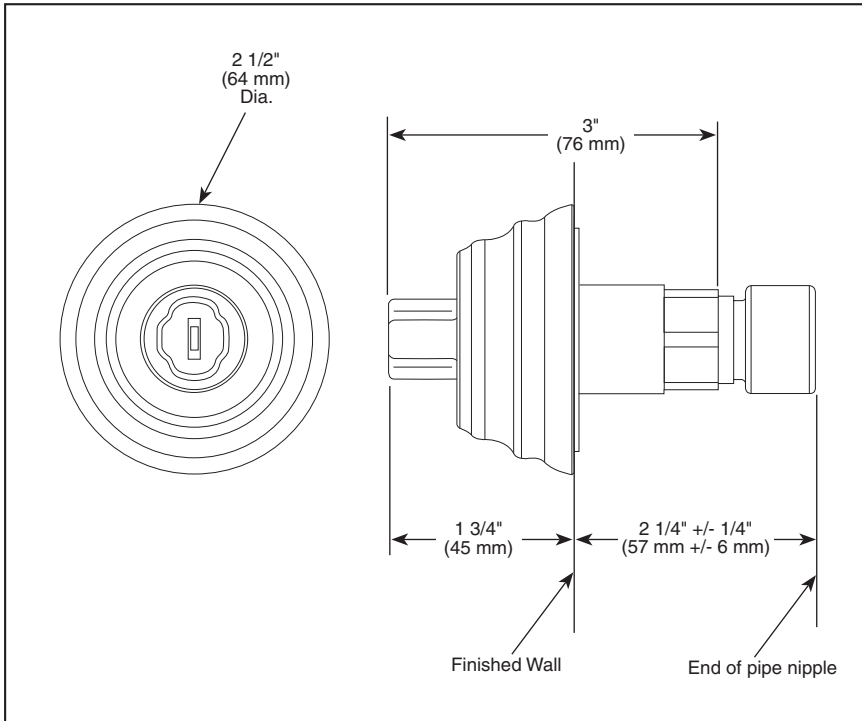

84001

Submitted Model No.: _____

Specific Features: _____

BRIZO®

BODY JET

- H₂O Kinetic Body Jet
- 1.8 GPM, Experience of 2.5 GPM
- 1/2" Rough-In

STANDARD SPECIFICATIONS

- Standard 1/2" rough-in.
- Jet adjustable in all directions.