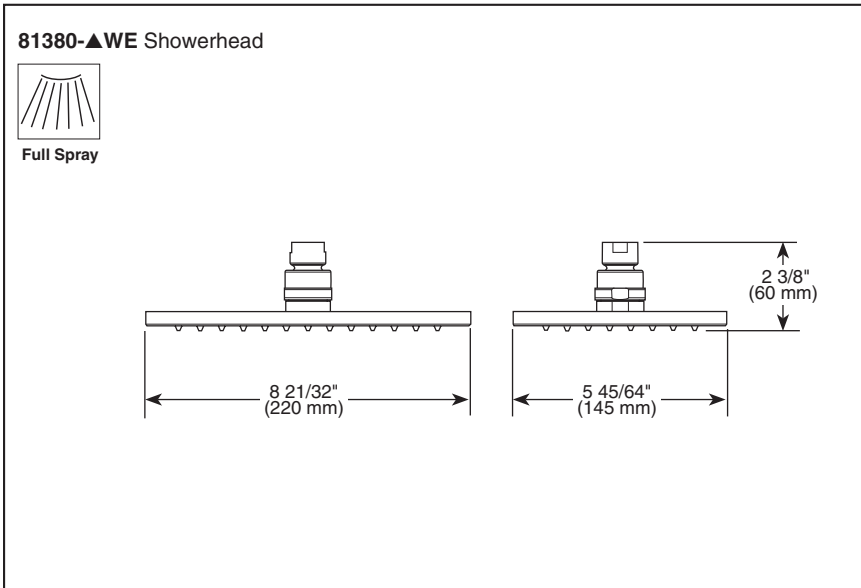

Submitted Model No.: _____
Specific Features: _____

▲ Designate proper finish suffix

BRIZO®

CEILING MOUNT SHOWERHEAD

■ Siderna® Bath Collection

STANDARD SPECIFICATIONS:

- Single function showerhead.
- Finished sprayface matches shell finish.
- Showerhead is intended for ceiling supply only. Ball connector rotates and pivots.
- Use with either 6" arm (RP48985) or 10" arm (RP48986).
- 1.5 gpm @ 80 PSI.

WARRANTY

- Lifetime limited warranty on parts (other than electronic parts and batteries) and finishes: or, for commercial users, for 5 years from date of purchase.
- 5 year limited warranty on electronic parts (other than batteries); or, for commercial users, for 1 year from the date of purchase. No warranty is provided on batteries.

COMPLIES WITH:

- ASME A112.18.1 / CSA B125.1